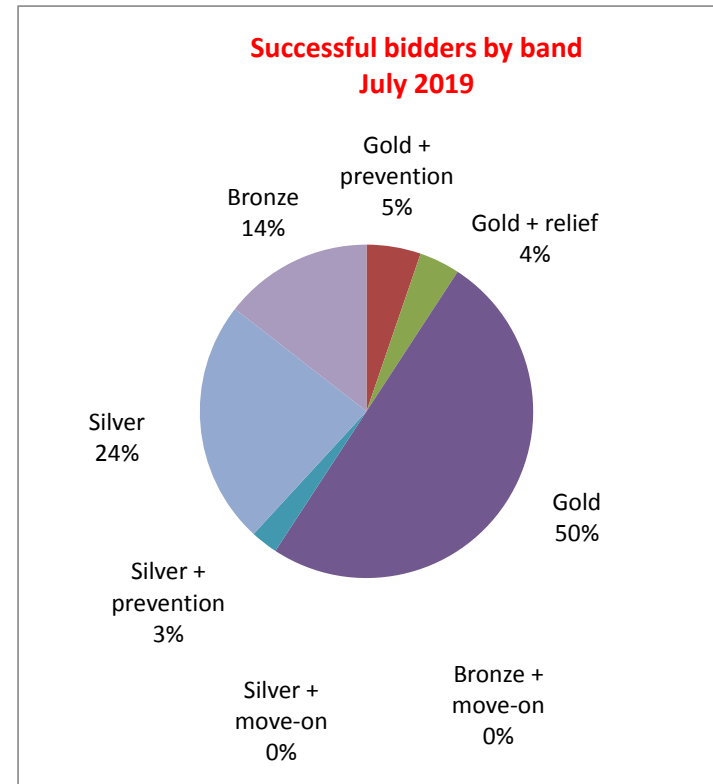

Feedback on bids on properties advertised during July 2019

Total properties advertised	102
Disabled-adapted properties advertised	0
Age-restricted properties advertised	18
Average properties advertised per week	20.4

Total bids received	2526
Average bids per week	505.2
Average bids per property	24.8

Re-advertised	19
Withdrawn	1
Awaiting	6
N/A	0

Successful bidders		
Gold + priority	0	
Gold + prevention	4	
Gold + relief	3	
Gold	38	
Silver + prevention	2	
Silver + move-on	0	
Silver	18	
Bronze + prevention	0	
Bronze + move-on	0	
Bronze	11