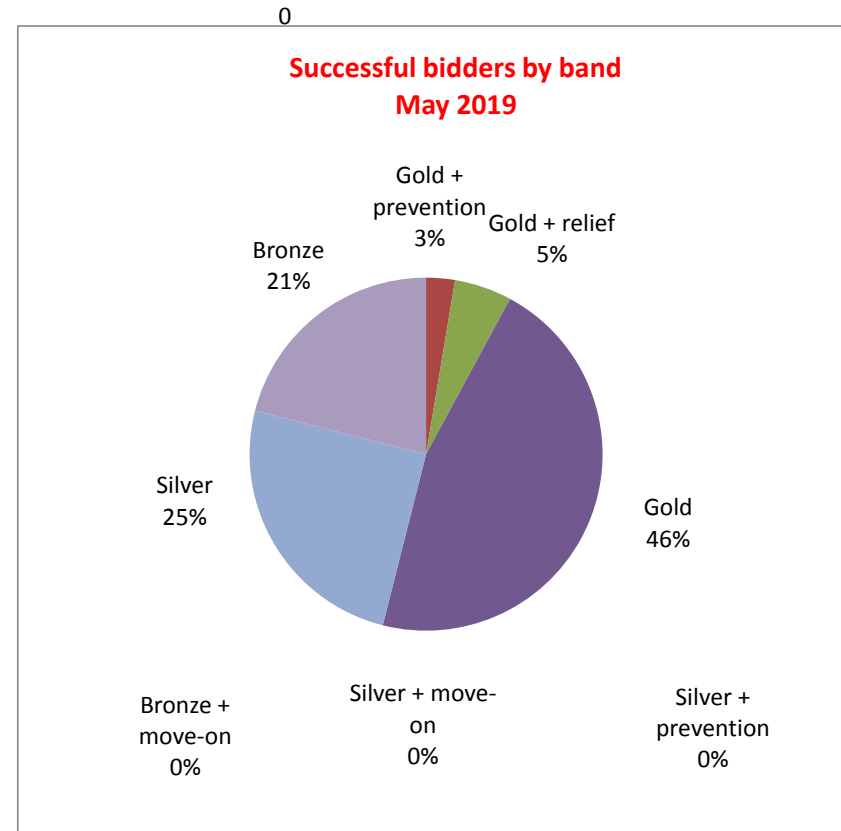

## Feedback on bids on properties advertised during May 2019

Total properties advertised	96
Disabled-adapted properties advertised	5
Age-restricted properties advertised	18
Average properties advertised per week	24
Total bids received	2364
Average bids per week	591.0
Average bids per property	24.6
Re-advertised	17
Withdrawn	1
Awaiting	2
N/A	0
Successful bidders	
Gold + priority	0
Gold + prevention	2
Gold + relief	4
Gold	35
Silver + prevention	0
Silver + move-on	0
Silver	19
Bronze + prevention	0
Bronze + move-on	0
Bronze	16