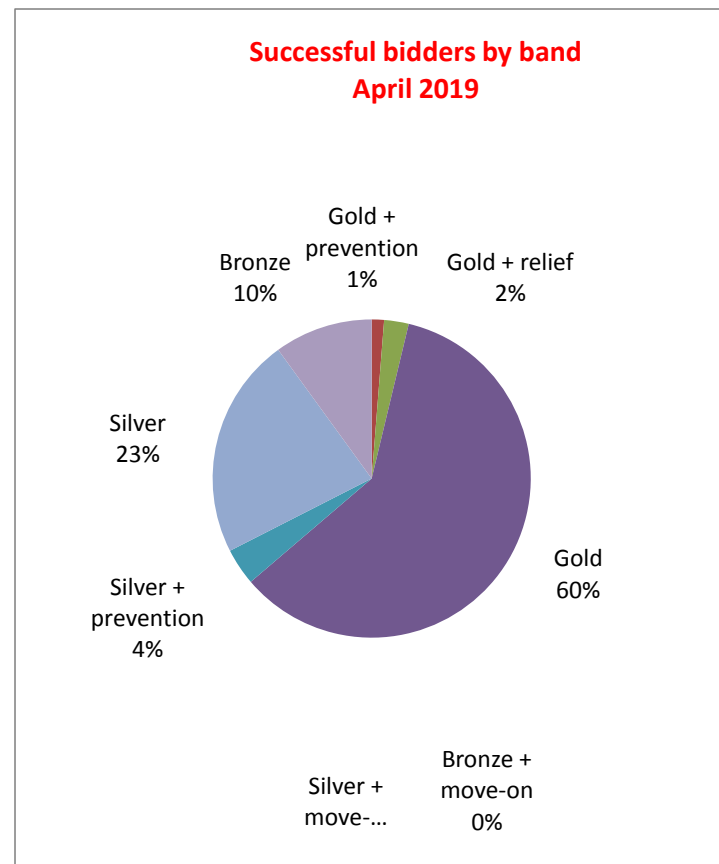

Choice Homes @ Pembrokeshire

Feedback on bids on properties advertised during April 2019

Total properties advertised	87
Disabled-adapted properties advertised	2
Age-restricted properties advertised	18
Average properties advertised per week	17.4
Total bids received	3033
Average bids per week	606.6
Average bids per property	34.9
Re-advertised	2
Withdrawn	2
Awaiting	3
N/A	0
Successful bidders	
Gold + priority	0
Gold + prevention	1
Gold + relief	2
Gold	48
Silver + prevention	3
Silver + move-on	0
Silver	18
Bronze + prevention	0
Bronze + move-on	0
Bronze	8