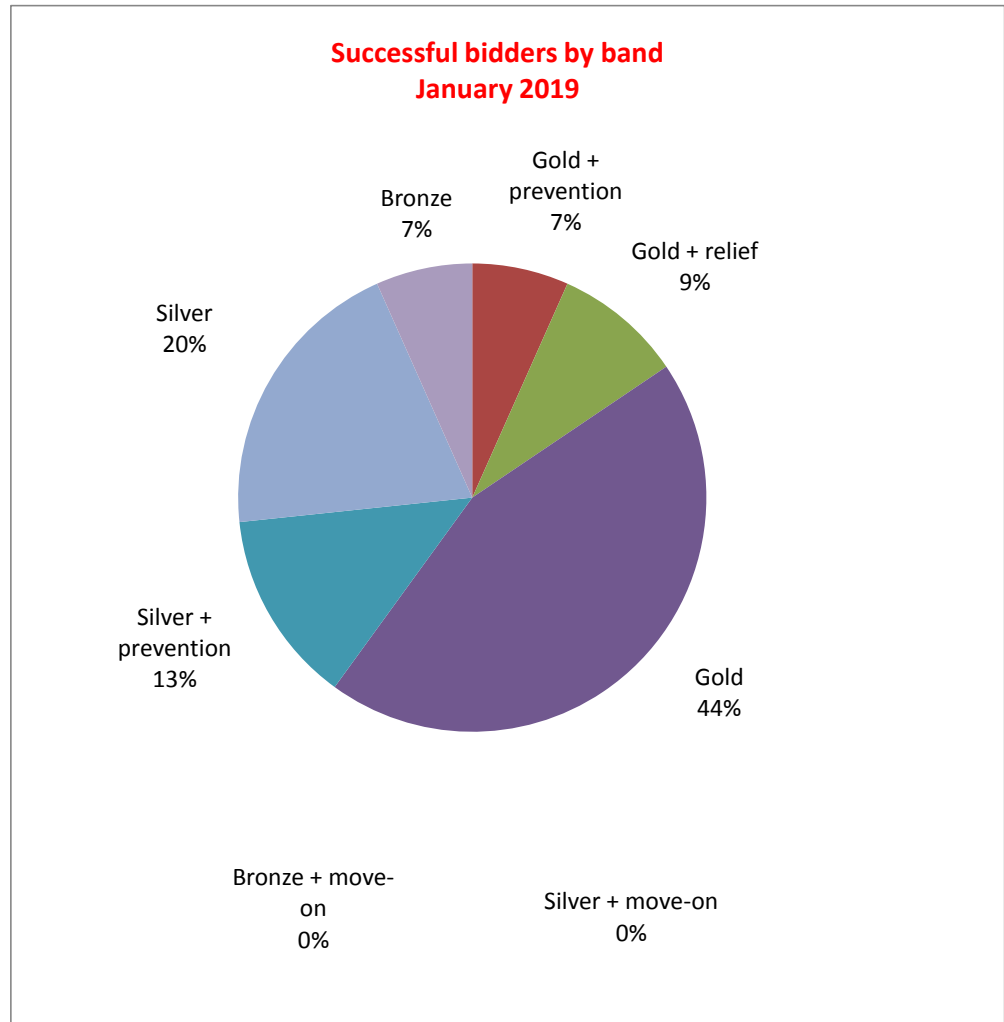

Choice Homes @ Pembrokeshire

Feedback on bids on properties advertised during **January 2019**

Total properties advertised	49
Disabled-adapted properties advertised	2
Age-restricted properties advertised	6
Average properties advertised per week	12.25

Total bids received	1510
Average bids per week	377.5
Average bids per property	30.8

Re-advertised	1
Withdrawn	1
Awaiting	2
N/A	0

Successful bidders		
Gold + priority	0	
Gold + prevention	3	
Gold + relief	4	
Gold	20	
Silver + prevention	6	
Silver + move-on	0	
Silver	9	
Bronze + prevention	0	
Bronze + move-on	0	
Bronze	3	