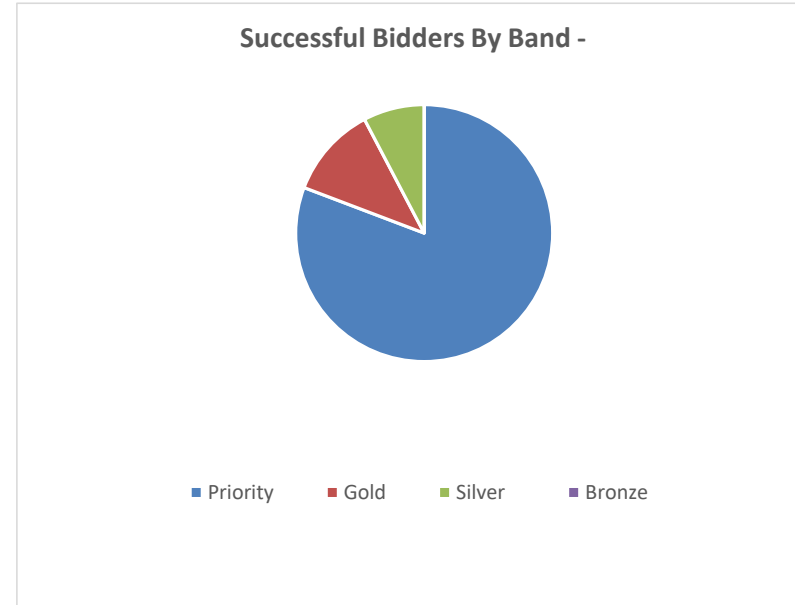

Feedback on bids on Properties Advertised during October 2024

Total properties advertised		36
Disabled-adapted properties advertised		0
Age-restricted properties advertised		8
Average properties advertised per week		9
Total bids received		2317
Average bids per week		579.3
Average bids per property		64.4
Re-advertised		0
Withdrawn		0
Awaiting		10
N/A		0
Successful bidders	Priority	21
	Gold	3
	Silver	2
	Bronze	0