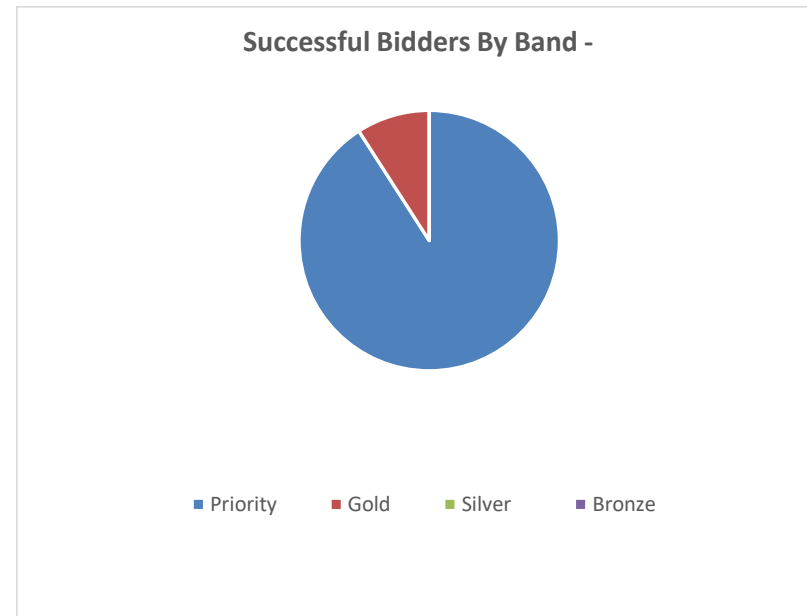

Feedback on bids on Properties Advertised during March 2024

Total properties advertised	15
Disabled-adapted properties advertised	0
Age-restricted properties advertised	2
Average properties advertised per week	3.75
Total bids received	1473
Average bids per week	368.3
Average bids per property	98.2
Re-advertised	0
Withdrawn	0
Awaiting	4
N/A	0
Successful bidders	
Priority	10
Gold	1
Silver	0
Bronze	0