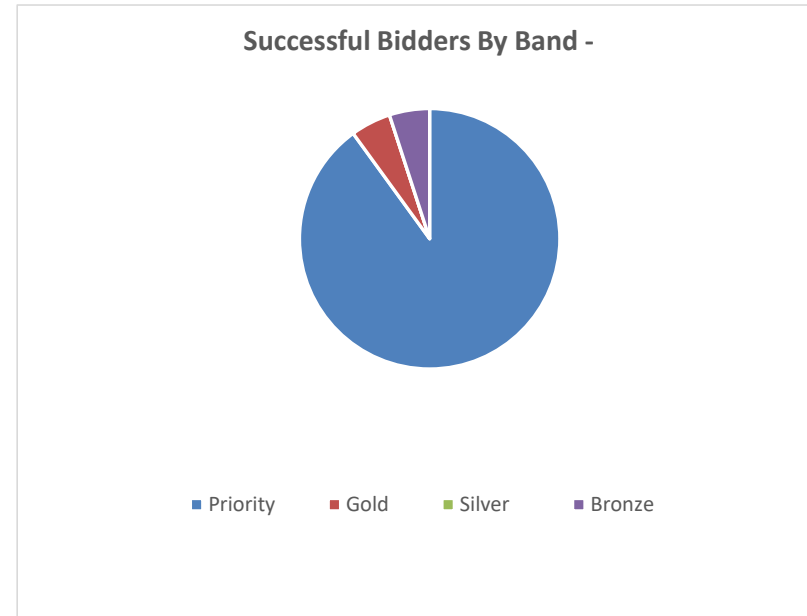

Feedback on bids on Properties Advertised during February 2024

Total properties advertised		22
Disabled-adapted properties advertised		1
Age-restricted properties advertised		7
Average properties advertised per week		5.5
Total bids received		1954
Average bids per week		488.5
Average bids per property		88.8
Re-advertised		0
Withdrawn		0
Awaiting		2
N/A		0
Successful bidders	Priority	18
	Gold	1
	Silver	0
	Bronze	1

Street	Town	Beds	Type	Landlord	No. of bids	Band	On waiting list since or priority status since
--------	------	------	------	----------	-------------	------	--

WEEK 44 Wednesday 31st January 24 - Monday 5th February 24