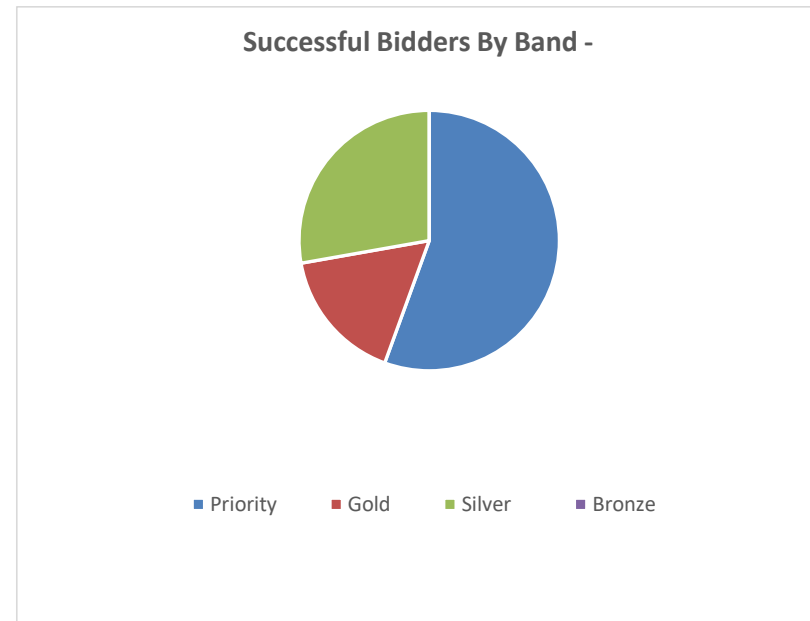

Total properties advertised		40
Disabled-adapted properties advertised		0
Age-restricted properties advertised		5
Average properties advertised per week		8
Total bids received		1303
Average bids per week		325.8
Average bids per property		32.6
Re-advertised		1
Withdrawn		0
Awaiting		15
N/A		0
Successful bidders	Priority	10
	Gold	3
	Silver	5
	Bronze	0