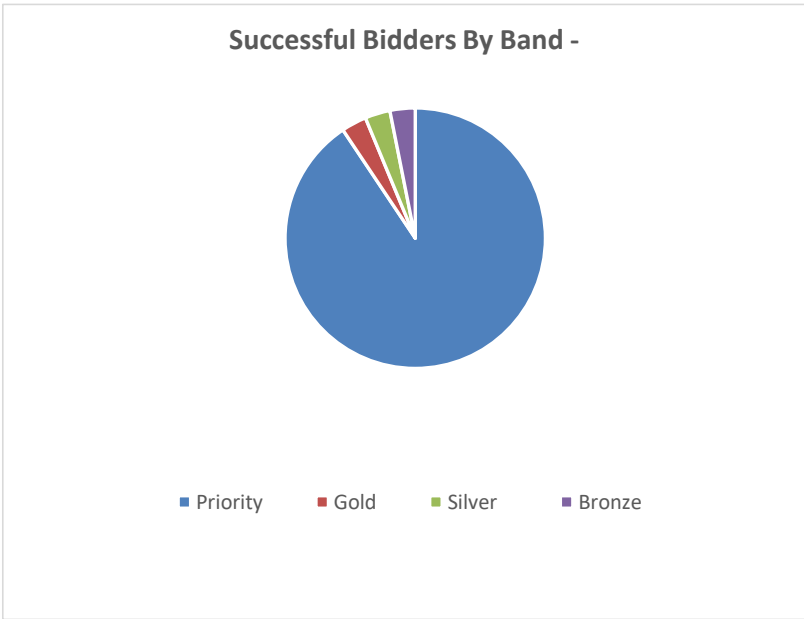

Feedback on bids on Properties Advertised during August 2023

Total properties advertised		59
Disabled-adapted properties advertised		1
Age-restricted properties advertised		10
Average properties advertised per week		14.75
Total bids received		2517
Average bids per week		629.3
Average bids per property		42.7
Re-advertised		2
Withdrawn		0
Awaiting		25
N/A		0
Successful bidders	Priority	29
	Gold	1
	Silver	1
	Bronze	1

Street	Town	Beds	Type	Landlord	No. of bids	Band	On waiting list since or priority status since
--------	------	------	------	----------	-------------	------	--

WEEK 19 Wednesday 9th August 23 - Monday 14th August 23