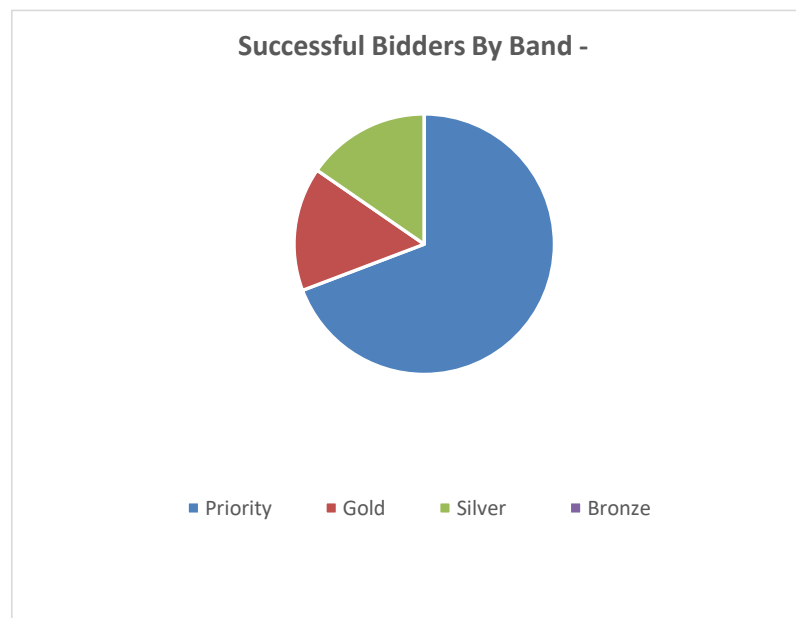

## Feedback on bids on Properties Advertised during March

Total properties advertised		62
Disabled-adapted properties advertised		2
Age-restricted properties advertised		8
Average properties advertised per week		15.5
Total bids received		3045
Average bids per week		761.3
Average bids per property		49.1
Re-advertised		0
Withdrawn		0
Awaiting		10
N/A		0
Successful bidders	Priority	36
	Gold	8
	Silver	8
	Bronze	0