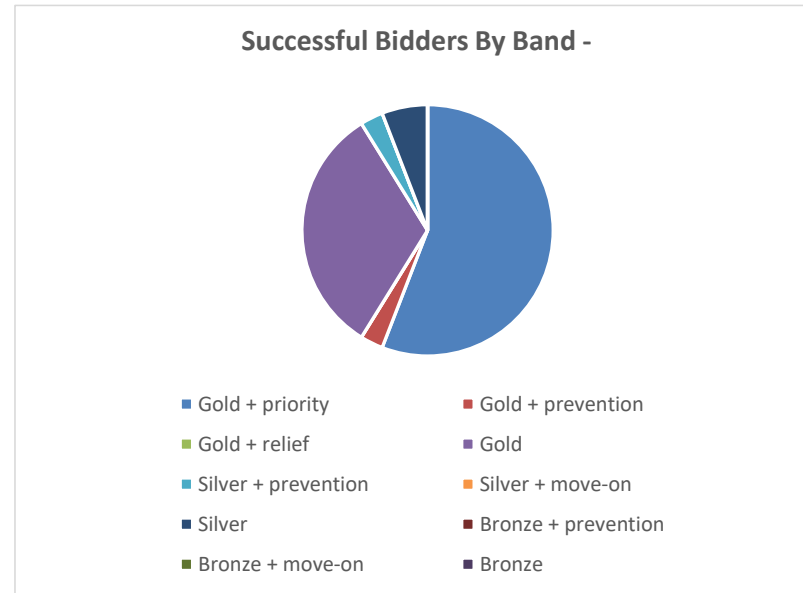

Feedback on bids on Properties Advertised during January 2022

Total properties advertised	36
Disabled-adapted properties advertised	0
Age-restricted properties advertised	9
Average properties advertised per week	9

Total bids received	2814
Average bids per week	703.5
Average bids per property	78.2

Re-advertised	0
Withdrawn	0
Awaiting	2
N/A	0

Successful bidders		
Gold + priority	19	
Gold + prevention	1	
Gold + relief	0	
Gold	11	
Silver + prevention	1	
Silver + move-on	0	
Silver	2	
Bronze + prevention	0	
Bronze + move-on	0	
Bronze	0	