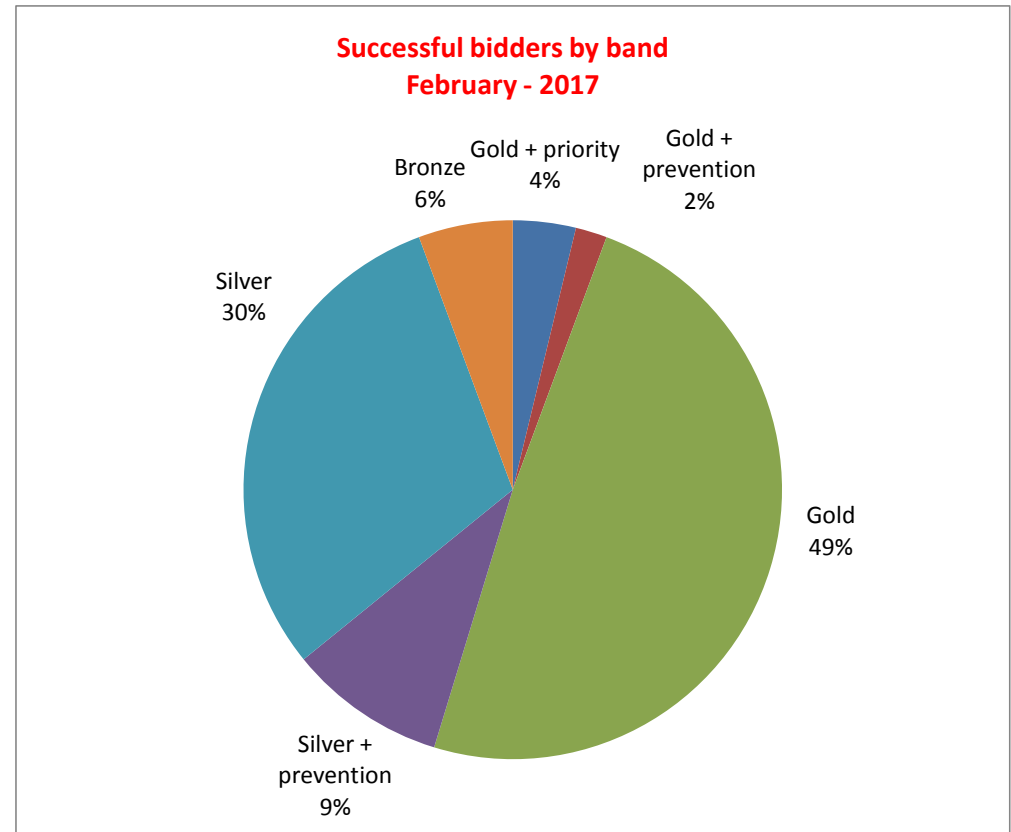

Choice Homes @ Pembrokeshire

ChoiceHomes@Pembrokeshire
Cartrefi Dewisedig@Sir Benfro

Feedback on bids on properties advertised during February 2017

Total properties advertised		64
Disabled-adapted properties advertised		3
Age-restricted properties advertised		7
Average properties advertised per week		16
Total bids received		1582
Average bids per week		395.5
Average bids per property		24.7
Properties Re-advertised		7
Properties Withdrawn		2
Properties Awaiting		2
Successful bidders	Gold + priority	2
	Gold + prevention	1
	Gold	26
	Silver + prevention	5
	Silver	16
	Bronze	3