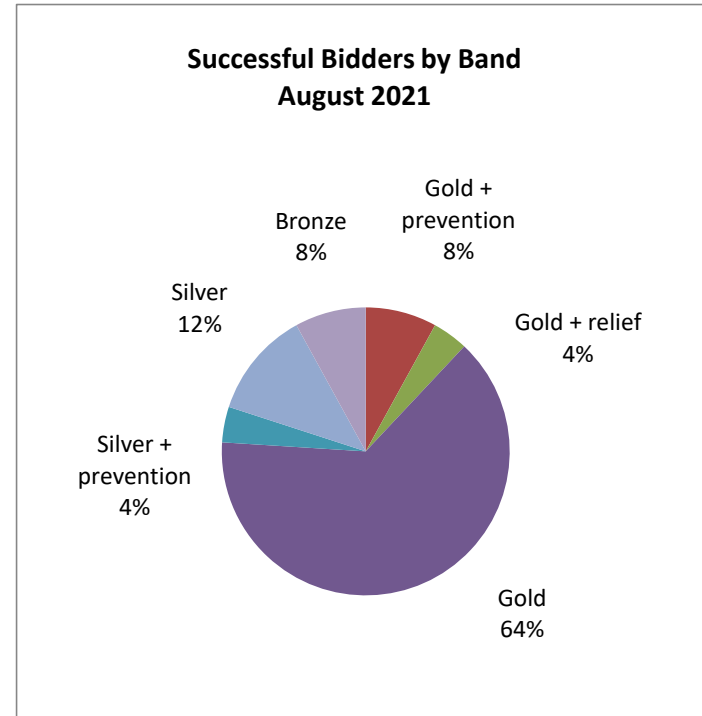

Feedback on bids on Properties Advertised during August 2021

Total properties advertised	34
Disabled-adapted properties advertised	3
Age-restricted properties advertised	11
Average properties advertised per week	8.5

Total bids received	1624
Average bids per week	406.0
Average bids per property	47.8

Re-advertised	6
Withdrawn	0
Awaiting	3
N/A	0

Successful bidders		
Gold + priority	0	
Gold + prevention	2	
Gold + relief	1	
Gold	16	
Silver + prevention	1	
Silver + move-on	0	
Silver	3	
Bronze + prevention	0	
Bronze + move-on	0	
Bronze	2	