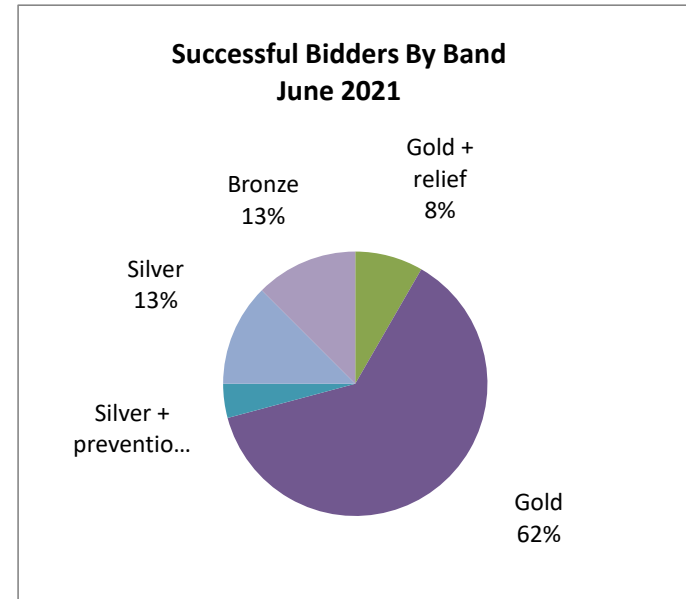

Feedback on Bids on Properties Advertised during June 2021

Total properties advertised	32
Disabled-adapted properties advertised	5
Age-restricted properties advertised	13
Average properties advertised per week	8

Total bids received	1300
Average bids per week	325.0
Average bids per property	40.6

Re-advertised	2
Withdrawn	0
Awaiting	6
N/A	0

Successful bidders		
Gold + priority	0	
Gold + prevention	0	
Gold + relief	2	
Gold	15	
Silver + prevention	1	
Silver + move-on	0	
Silver	3	
Bronze + prevention	0	
Bronze + move-on	0	
Bronze	3	