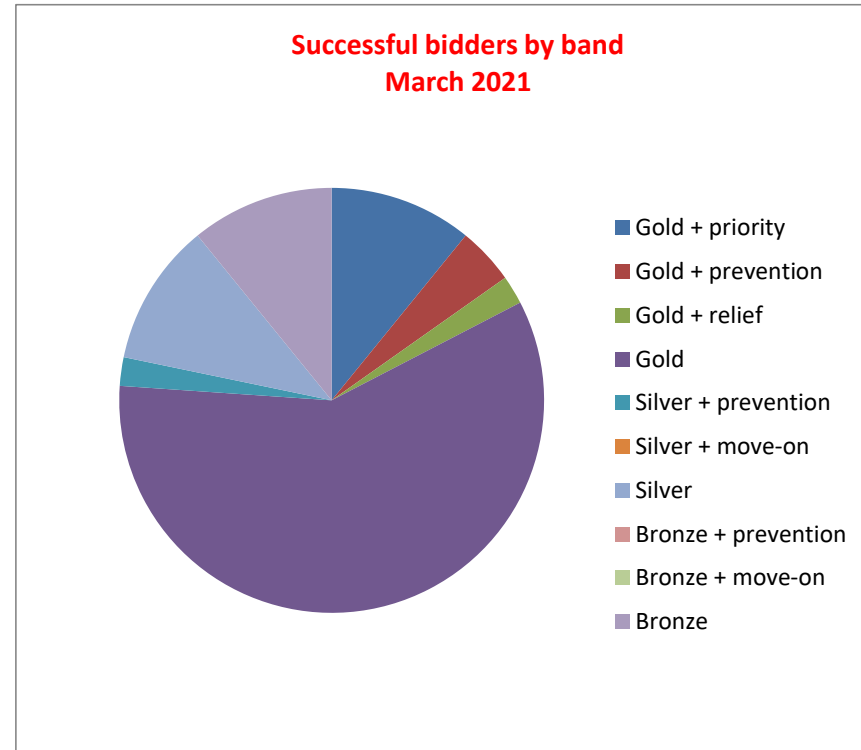

Choice Homes @ Pembrokeshire

Feedback on bids on properties advertised during

March 2021

Total properties advertised	57
Disabled-adapted properties advertised	3
Age-restricted properties advertised	10
Average properties advertised per week	11.4

Total bids received	2783
Average bids per week	556.6
Average bids per property	48.8

Re-advertised	0
Withdrawn	0
Awaiting	11
N/A	0

Successful bidders		
Gold + priority	5	
Gold + prevention	2	
Gold + relief	1	
Gold	27	
Silver + prevention	1	
Silver + move-on	0	
Silver	5	
Bronze + prevention	0	
Bronze + move-on	0	
Bronze	5	