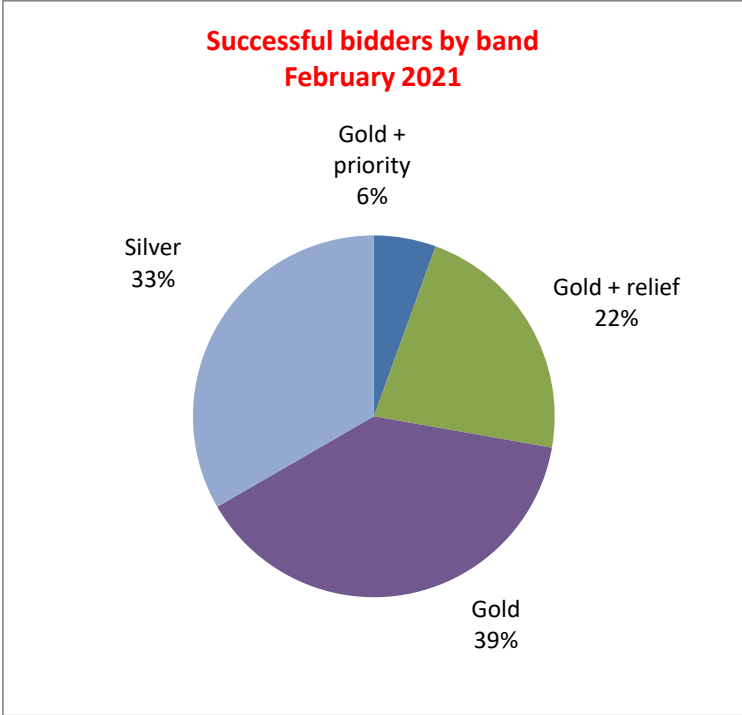

Choice Homes @ Pembroke

Feedback on bids on properties advertised during February 2021

Total properties advertised	46
Disabled-adapted properties advertised	1
Age-restricted properties advertised	6
Average properties advertised per week	11.5

Total bids received	1983
Average bids per week	495.8
Average bids per property	43.1

Re-advertised	0
Withdrawn	0
Awaiting	10
N/A	0

Successful bidders		
Gold + priority	2	
Gold + prevention	0	
Gold + relief	8	
Gold	14	
Silver + prevention	0	
Silver + move-on	0	
Silver	12	
Bronze + prevention	0	
Bronze + move-on	0	
Bronze	0	