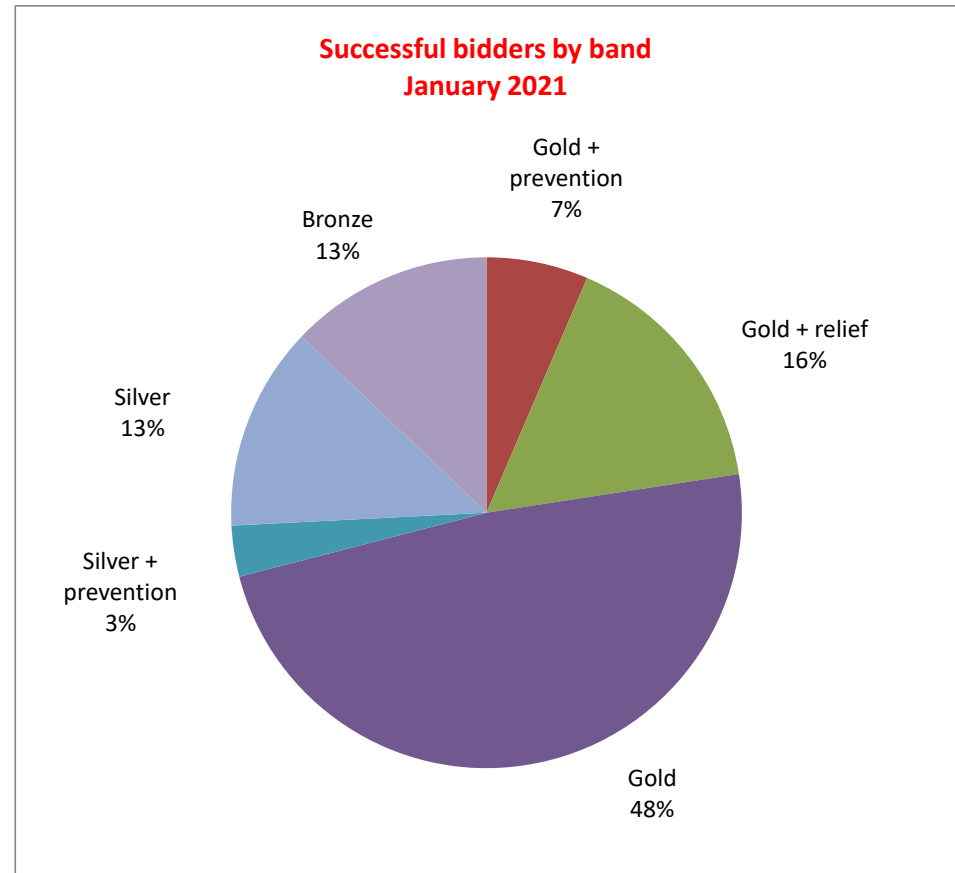

Feedback on bids on properties advertised during January 2021

Total properties advertised	38
Disabled-adapted properties advertised	1
Age-restricted properties advertised	9
Average properties advertised per week	9.5

Total bids received	1357
Average bids per week	339.3
Average bids per property	35.7

Re-advertised	0
Withdrawn	2
Awaiting	5
N/A	0

Successful bidders		
Gold + priority	0	
Gold + prevention	2	
Gold + relief	5	
Gold	15	
Silver + prevention	1	
Silver + move-on	0	
Silver	4	
Bronze + prevention	0	
Bronze + move-on	0	
Bronze	4