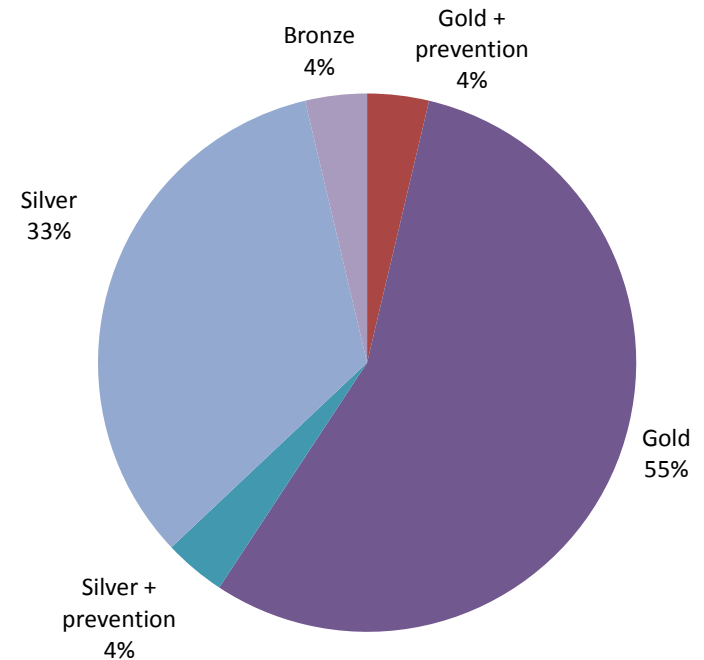

Feedback on bids on properties advertised during October 2020

Total properties advertised	36
Disabled-adapted properties advertised	1
Age-restricted properties advertised	9
Average properties advertised per week	12

Total bids received	1413
Average bids per week	471.0
Average bids per property	39.3

Re-advertised	0
Withdrawn	0
Awaiting	9
N/A	0

Successful bidders		
	Gold + priority	0
	Gold + prevention	1
	Gold + relief	0
	Gold	15
	Silver + prevention	1
	Silver + move-on	0
	Silver	9
	Bronze + prevention	0
	Bronze + move-on	0

Successful bidders by band
October - 2020