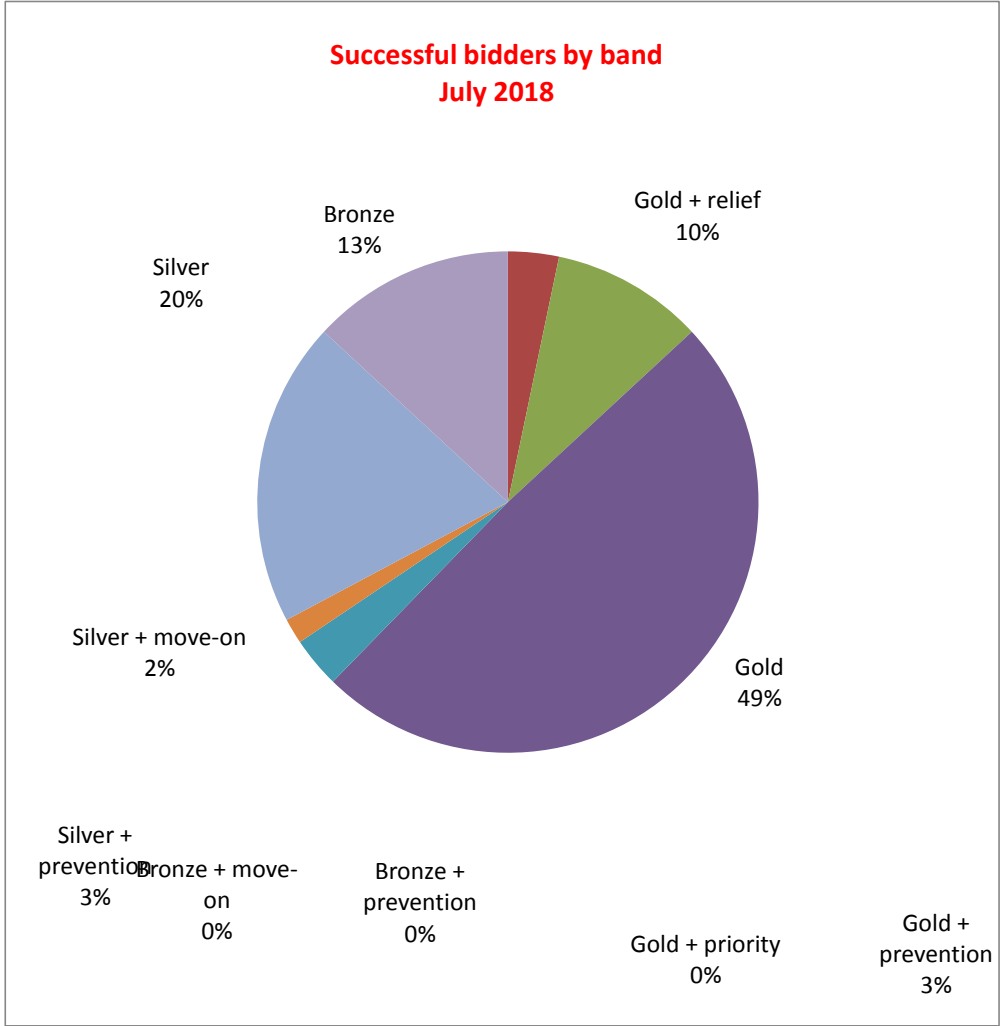

Choice Homes @ Pembroke

Feedback on bids on properties advertised during July 2018

Total properties advertised	71
Disabled-adapted properties advertised	2
Age-restricted properties advertised	12
Average properties advertised per week	17.75

Total bids received	1705
Average bids per week	426.3
Average bids per property	24.0

Re-advertised	3
Withdrawn	2
Awaiting	5
N/A	0

Successful bidders		
Gold + priority	0	
Gold + prevention	2	
Gold + relief	6	
Gold	30	
Silver + prevention	2	
Silver + move-on	1	
Silver	12	
Bronze + prevention	0	
Bronze + move-on	0	
Bronze	8	