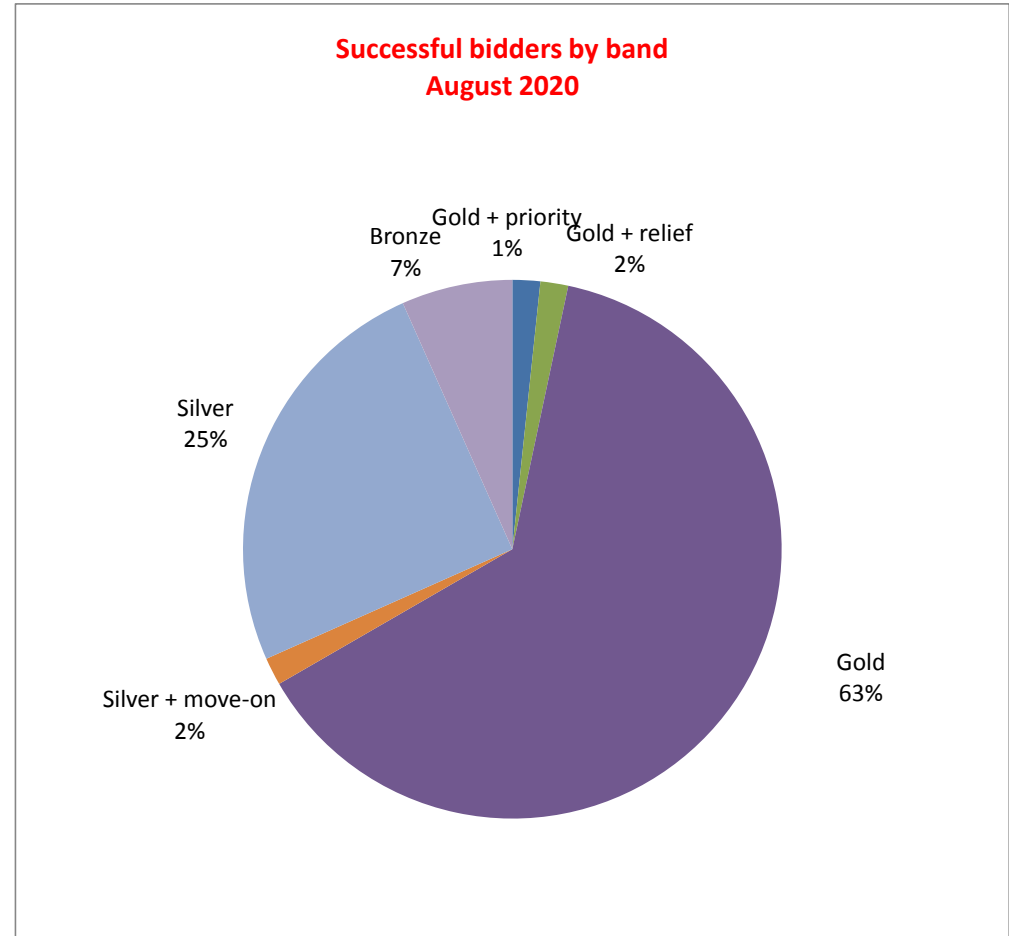

Feedback on bids on properties advertised during August 2020

Total properties advertised	74
Disabled-adapted properties advertised	1
Age-restricted properties advertised	25
Average properties advertised per week	14.8

Total bids received	2352
Average bids per week	470.4
Average bids per property	31.8

Re-advertised	6
Withdrawn	0
Awaiting	8
N/A	0

Successful bidders		
Gold + priority	1	
Gold + prevention	0	
Gold + relief	1	
Gold	38	
Silver + prevention	0	
Silver + move-on	1	
Silver	15	
Bronze + prevention	0	
Bronze + move-on	0	
Bronze	4	

Successful bidders by band August 2020