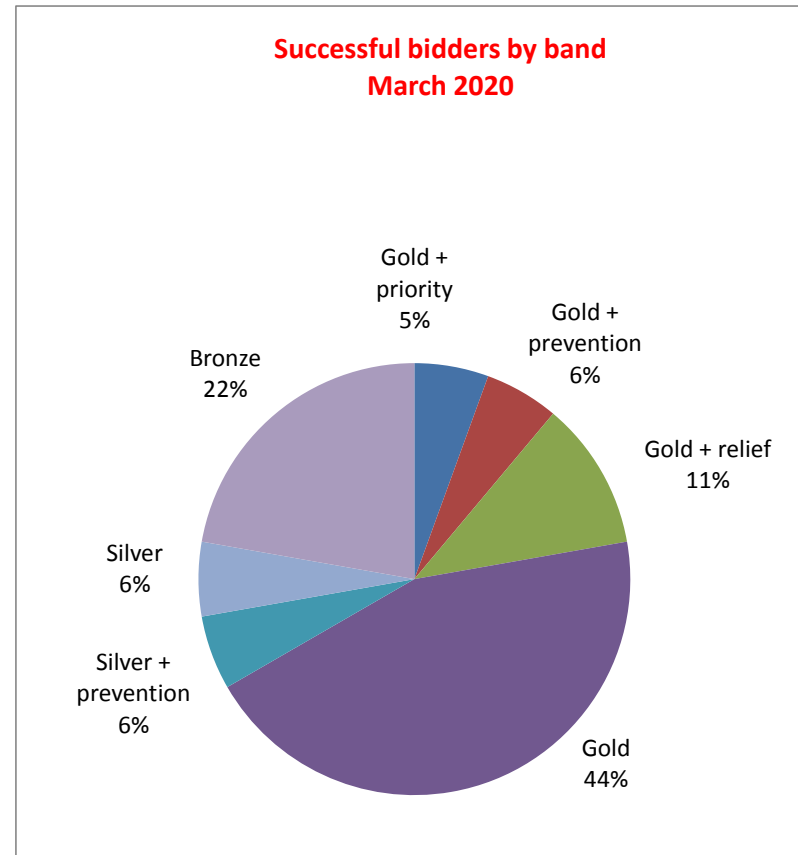

Choice Homes @ Pembroke

Feedback on bids on properties advertised during March 2020

Total properties advertised	47
Disabled-adapted properties advertised	4
Age-restricted properties advertised	20
Average properties advertised per week	15.66667

Total bids received	773
Average bids per week	257.7
Average bids per property	16.4

Re-advertised	10
Withdrawn	0
Awaiting	19
N/A	0

Successful bidders		
Gold + priority	1	
Gold + prevention	1	
Gold + relief	2	
Gold	8	
Silver + prevention	1	
Silver + move-on	0	
Silver	1	
Bronze + prevention	0	
Bronze + move-on	0	
Bronze	4	