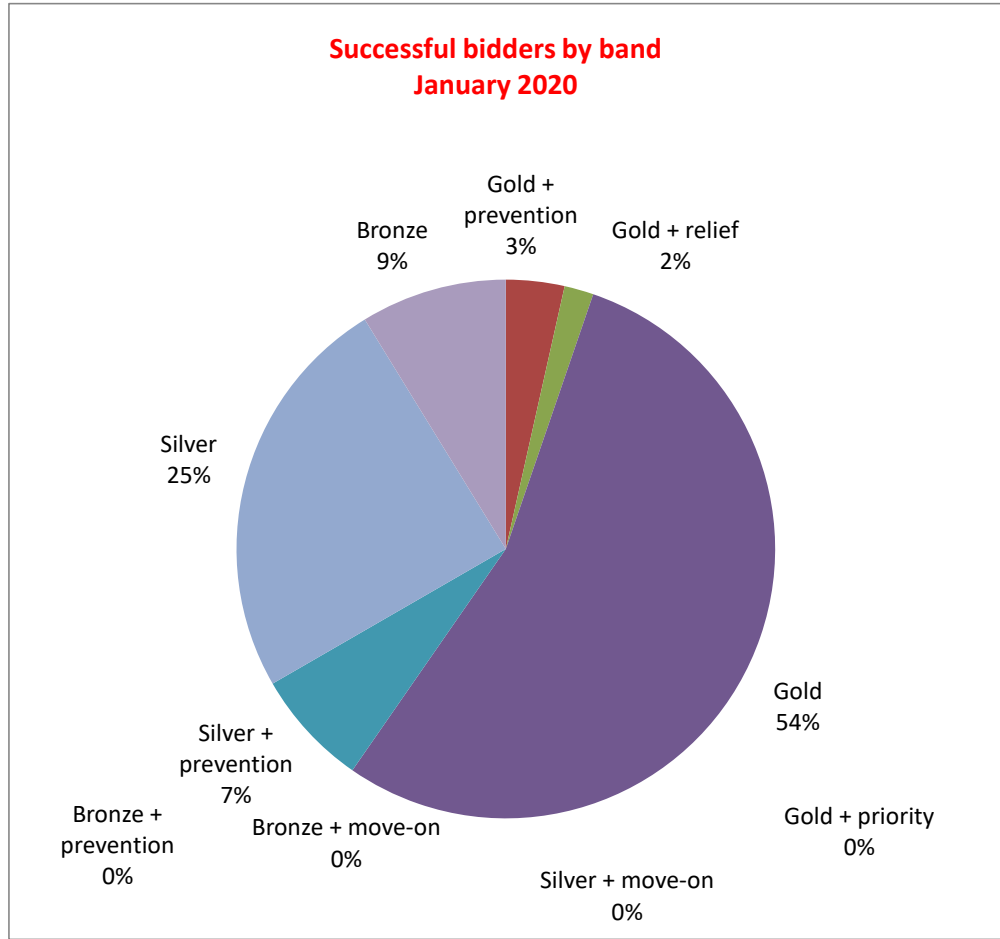

Choice Homes @ Pembroke

Feedback on bids on properties advertised during January 2020

Total properties advertised	74
Disabled-adapted properties advertised	0
Age-restricted properties advertised	25
Average properties advertised per week	14.8

Total bids received	1936
Average bids per week	387.2
Average bids per property	26.2

Re-advertised	12
Withdrawn	0
Awaiting	5
N/A	0

Successful bidders		
Gold + priority	0	
Gold + prevention	2	
Gold + relief	1	
Gold	31	
Silver + prevention	4	
Silver + move-on	0	
Silver	14	
Bronze + prevention	0	
Bronze + move-on	0	
Bronze	5	