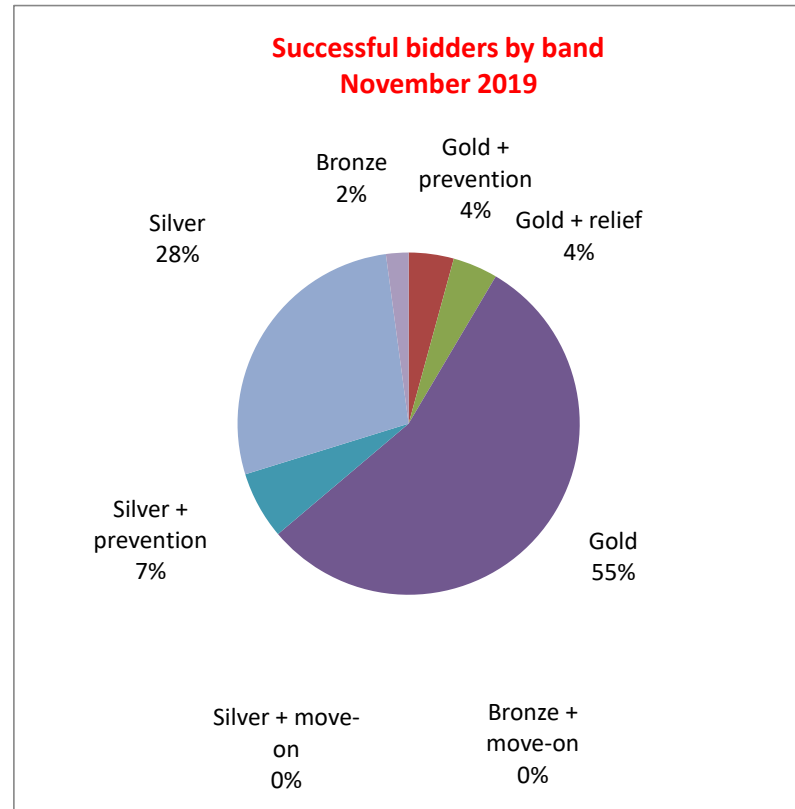

Choice Homes @ Pembrokeshire

Feedback on bids on properties advertised during November 2019

Total properties advertised	62
Disabled-adapted properties advertised	2
Age-restricted properties advertised	12
Average properties advertised per week	15.5
Total bids received	1601
Average bids per week	400.3
Average bids per property	25.8
Re-advertised	8
Withdrawn	3
Awaiting	4
N/A	0
Successful bidders	
Gold + priority	0
Gold + prevention	2
Gold + relief	2
Gold	26
Silver + prevention	3
Silver + move-on	0
Silver	13
Bronze + prevention	0
Bronze + move-on	0
Bronze	1

Street	Town	Beds	Type	Landlord	No. of bids	Band	On waiting list since or priority status since
WEEK 33: Wednesday 6th November - Monday 11th November 2019							
General Letting / Gosod Cyffredinol							
Larch Road, Mount Estate	Milford Haven	1	First Floor Flat	PCC	33	Gold	25.06.2019
Water Street	Pembroke Dock	1	First Floor Flat	ateb		Awaiting	
Augustine Way	Haverfordwest	2	First Floor Flat	PCC	50	Gold	24.05.2018
Skomer Court	Haverfordwest	2	First Floor Flat	ateb	31	Gold	06.02.2019
Glebelands	Hakin	2	House	PCC	62	Gold	21.03.2019
Meyler Crescent	Milford Haven	3	House	PCC	31	Gold	30.07.2019
Brynheulog*	Llangolman	3	House with Parlour	PCC	18	Gold	16.09.2019
Under Occupation Considered / Ystyrir Dan Breswyliaeth							
Maeshafren	Eglwysrwrw	3	House	PCC	10	Silver	25.04.2019
Older Person's Accommodation (over 50) / Eiddo ar Gyfer Pobl Hŷn (dros 50 oed)							
Llain Las	Fishguard	1	Ground Floor Flat	WWHA	34	Silver	04.05.2018
Older Person's Accommodation (over 55) / Eiddo ar Gyfer Pobl Hŷn (dros 55 oed)							
Maes Y Ysgol**	Johnston	2	Bungalow	ateb		Withdrawn	
Dairy Park Grove***	Hakin	3	First Floor Flat	PCC		Re-advertised	
*Bids accepted from applicants eligible for 3 and 4 bedroom properties. / Derbynnir cynigion gan ymgeiswyr sy'n gymwys ar gyfer eiddo â 3 neu 4 ystafell wely.							
**Rural Communities Connection / Cysylltiad Cymunedau Gwledig*							
***Under Occupation Considered / Ystyrir Dan Breswyliaeth							