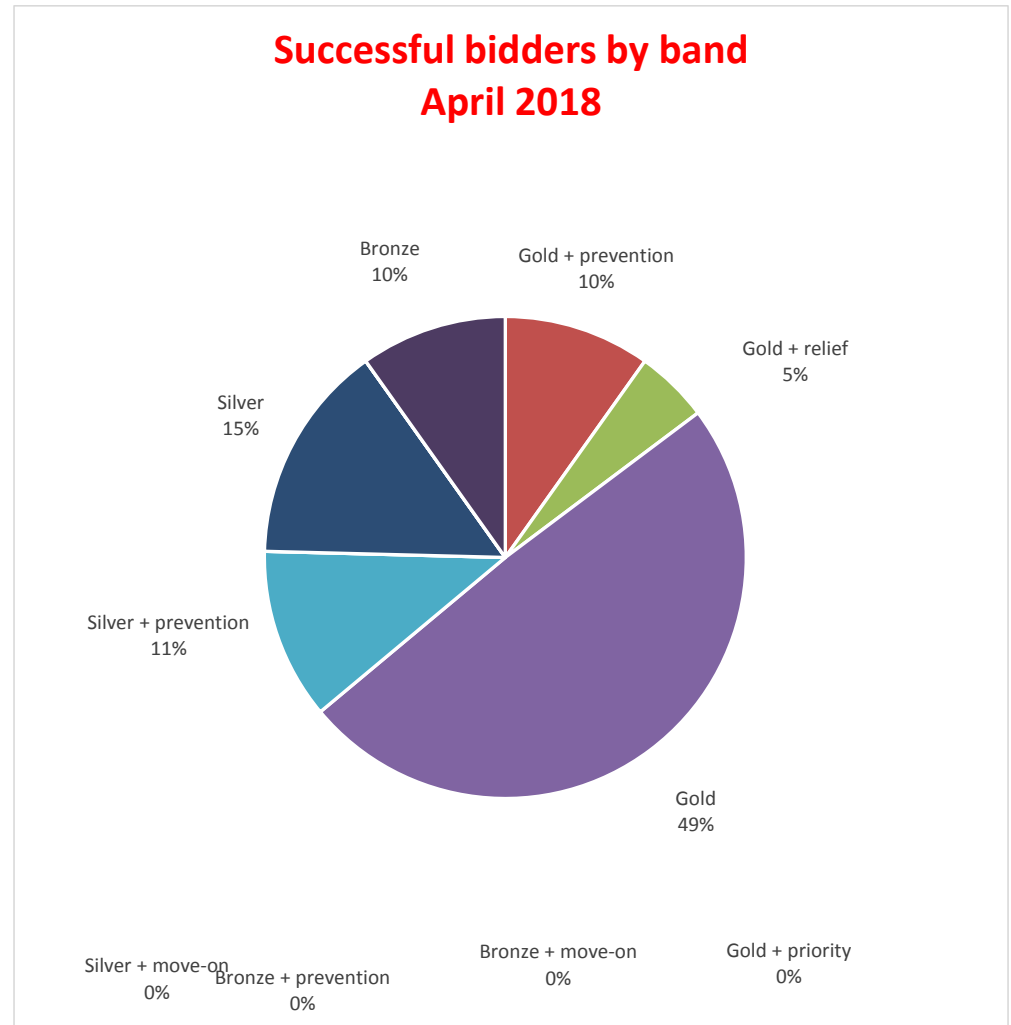

Successful bidders by band April 2018