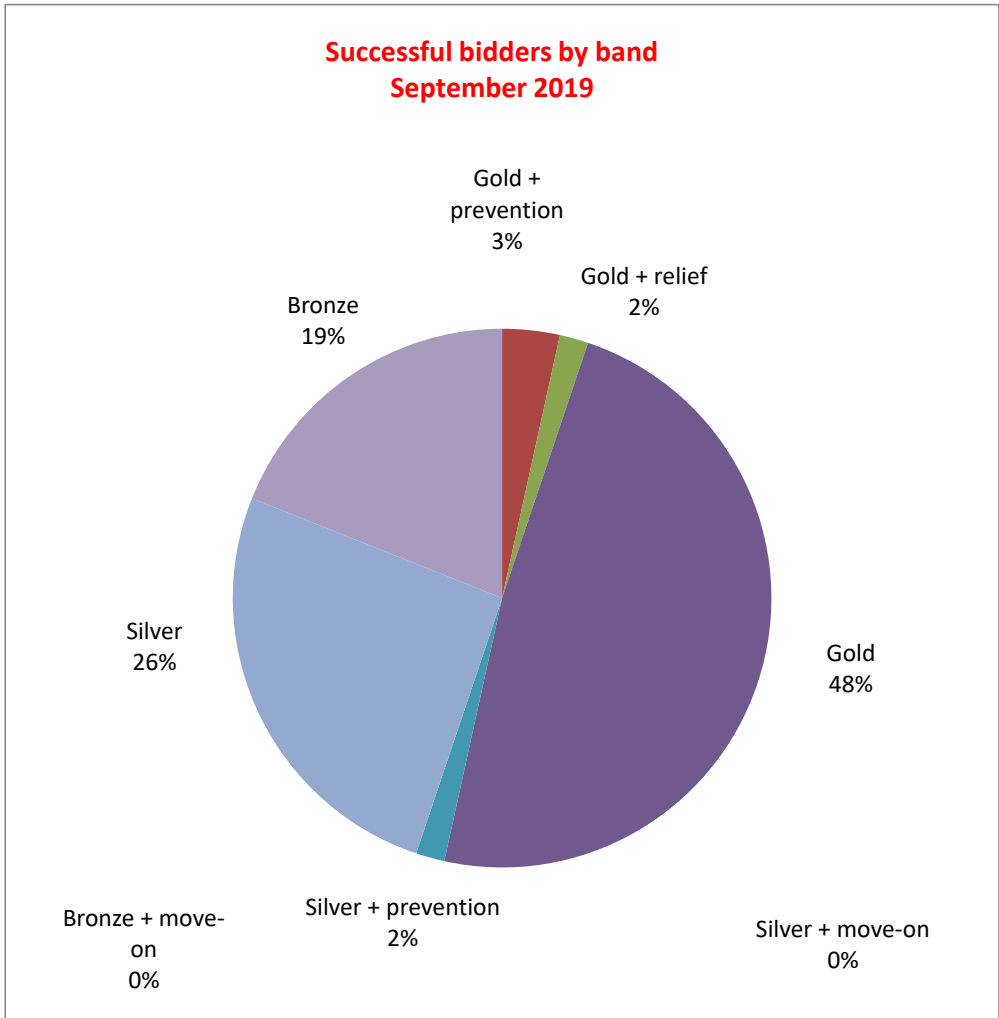

Choice Homes @ Pembrokeshire

Feedback on bids on properties advertised during September 2019

Total properties advertised	69
Disabled-adapted properties advertised	0
Age-restricted properties advertised	12
Average properties advertised per week	17.25
Total bids received	2051
Average bids per week	512.8
Average bids per property	29.7
Re-advertised	6
Withdrawn	0
Awaiting	5
N/A	0
Successful bidders	
Gold + priority	0
Gold + prevention	2
Gold + relief	1
Gold	28
Silver + prevention	1
Silver + move-on	0
Silver	15
Bronze + prevention	0
Bronze + move-on	0
Bronze	11