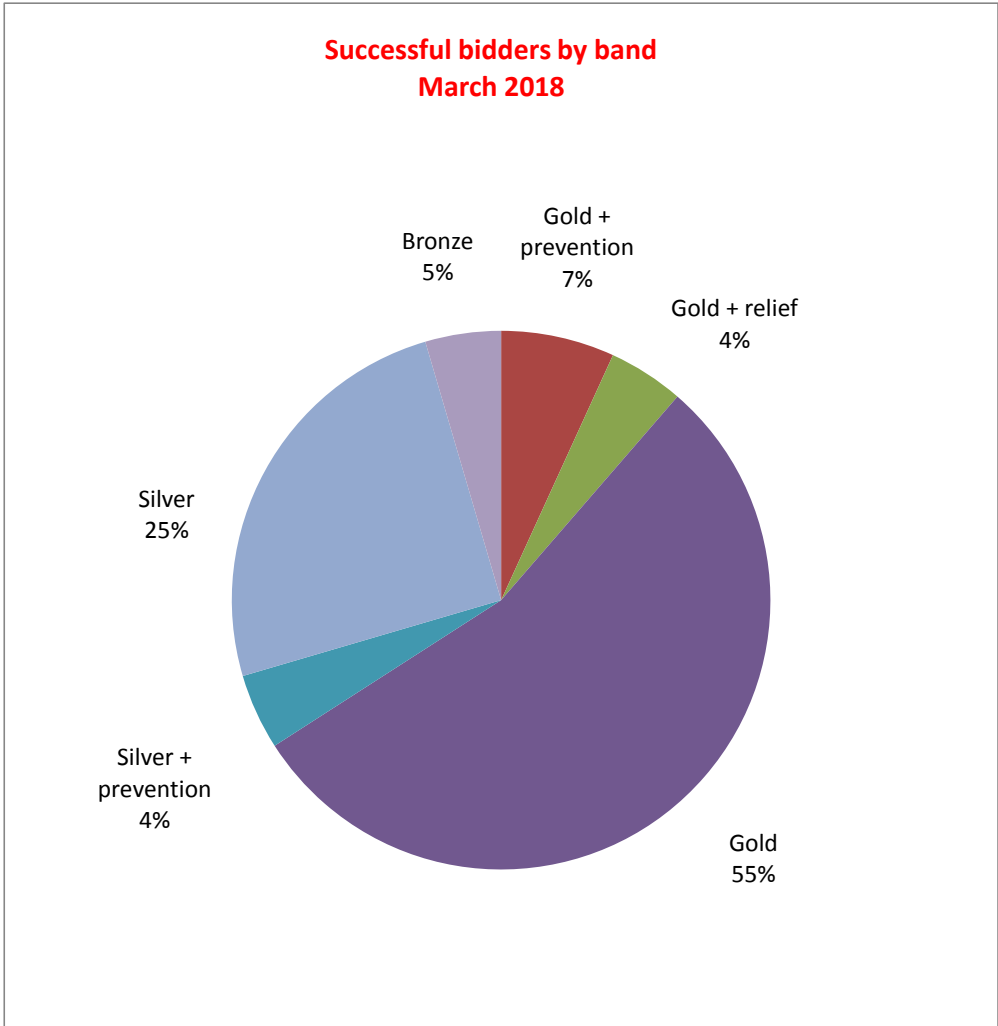

Choice Homes @ Pembroke

Feedback on bids on properties advertised during March 2018

Total properties advertised	54
Disabled-adapted properties advertised	3
Age-restricted properties advertised	10
Average properties advertised per week	18

Total bids received	1318
Average bids per week	439.3
Average bids per property	24.4

Re-advertised	5
Withdrawn	0
Awaiting	5
N/A	0

Successful bidders		
Gold + priority	0	
Gold + prevention	3	
Gold + relief	2	
Gold	24	
Silver + prevention	2	
Silver + move-on	0	
Silver	11	
Bronze + prevention	0	
Bronze + move-on	0	
Bronze	2	