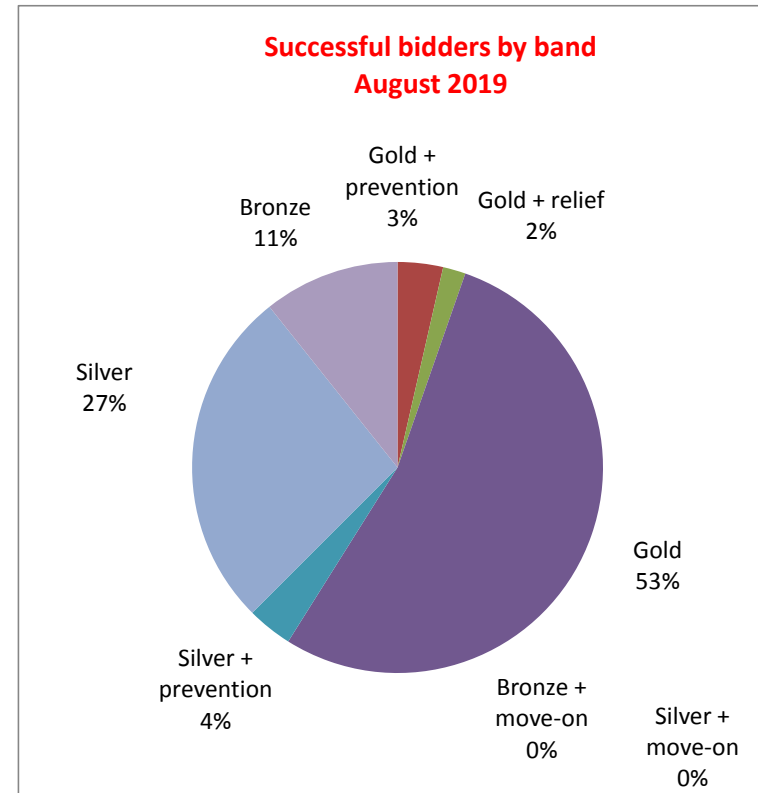

## Feedback on bids on properties advertised during August 2019

Total properties advertised	77
Disabled-adapted properties advertised	0
Age-restricted properties advertised	10
Average properties advertised per week	19.25

Total bids received	1871
Average bids per week	467.8
Average bids per property	24.3

Re-advertised	14
Withdrawn	0
Awaiting	7
N/A	0

Successful bidders		
Gold + priority	0	
Gold + prevention	2	
Gold + relief	1	
Gold	30	
Silver + prevention	2	
Silver + move-on	0	
Silver	15	
Bronze + prevention	0	
Bronze + move-on	0	
Bronze	6	