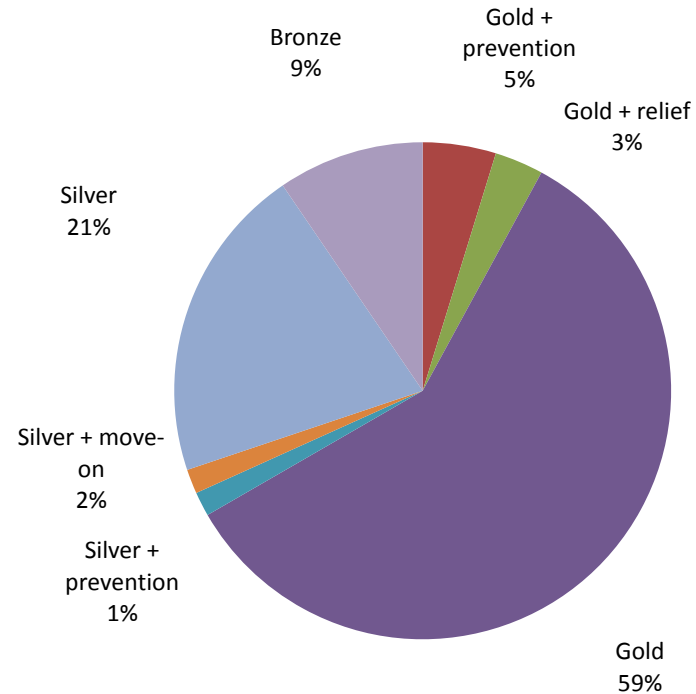

Feedback on bids on properties advertised during February 2018

Total properties advertised	68
Disabled-adapted properties advertised	3
Age-restricted properties advertised	11
Average properties advertised per week	17

Total bids received	1712
Average bids per week	428.0
Average bids per property	25.2

Re-advertised	1
Withdrawn	1
Awaiting	3
N/A	0

Successful bidders		
Gold + priority	0	
Gold + prevention	3	
Gold + relief	2	
Gold	37	
Silver + prevention	1	
Silver + move-on	1	
Silver	13	
Bronze + prevention	0	
Bronze + move-on	0	
Bronze	6	

Successful bidders by band
February 2018