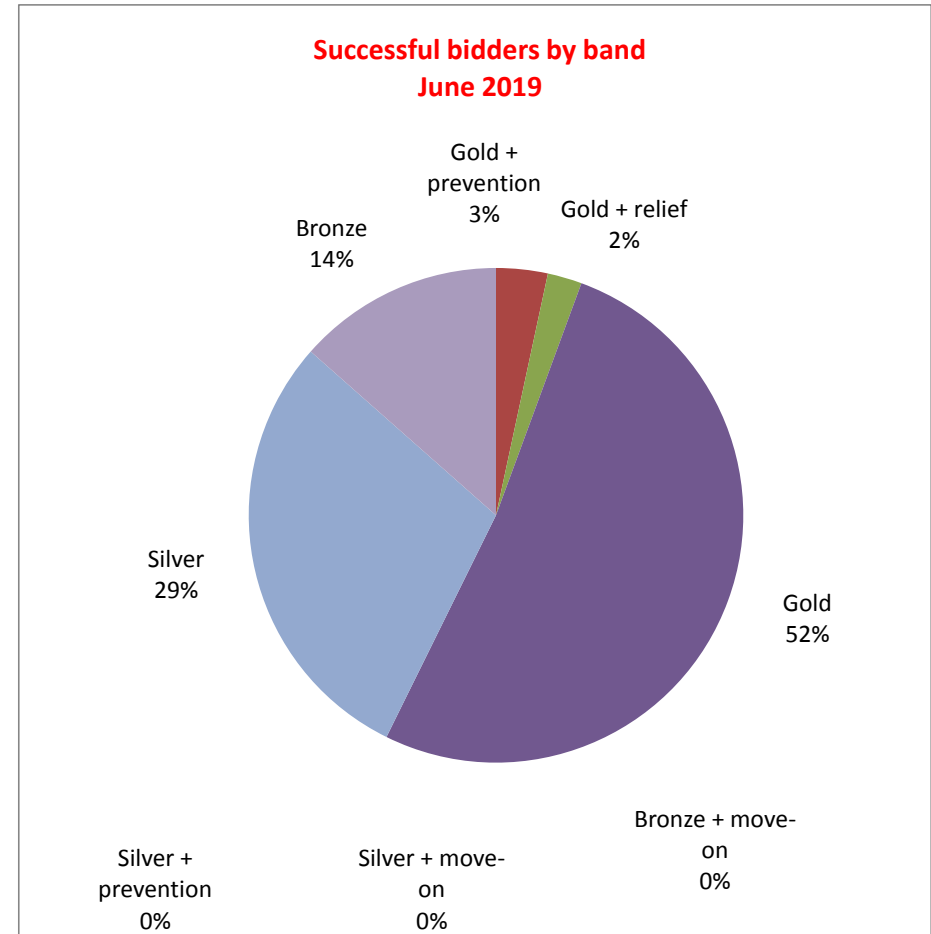

Choice Homes @ Pembrokeshire

Feedback on bids on properties advertised during June 2019

Total properties advertised	111
Disabled-adapted properties advertised	6
Age-restricted properties advertised	26
Average properties advertised per week	22.2
Total bids received	2519
Average bids per week	503.8
Average bids per property	22.7
Re-advertised	17
Withdrawn	1
Awaiting	4
N/A	0
Successful bidders	
Gold + priority	0
Gold + prevention	3
Gold + relief	2
Gold	46
Silver + prevention	0
Silver + move-on	0
Silver	26
Bronze + prevention	0
Bronze + move-on	0
Bronze	12