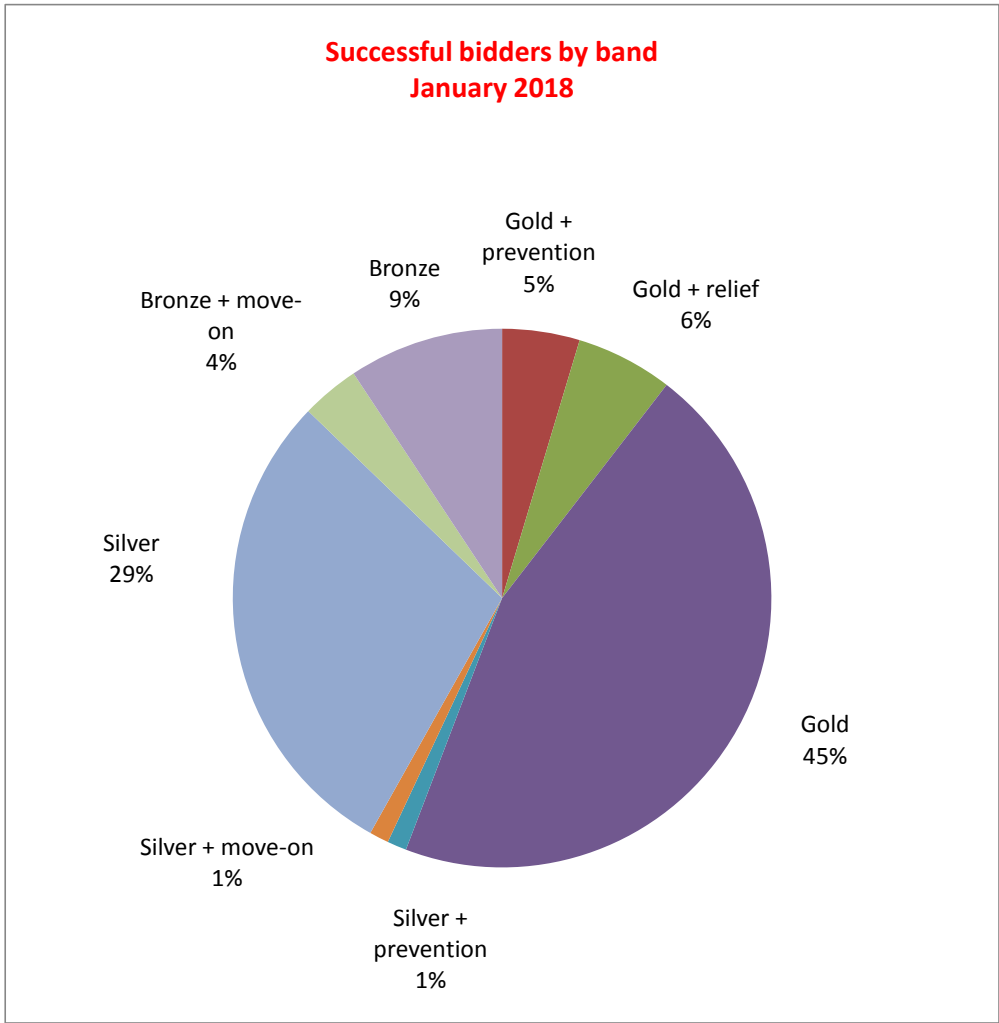

### Feedback on bids on properties advertised during January 2018

<b>Total properties advertised</b>	<b>91</b>
<b>Disabled-adapted properties advertised</b>	<b>17</b>
<b>Age-restricted properties advertised</b>	<b>1</b>
<b>Average properties advertised per week</b>	<b>18.2</b>
<b>Total bids received</b>	<b>2567</b>
<b>Average bids per week</b>	<b>513.4</b>
<b>Average bids per property</b>	<b>28.2</b>
<b>Re-advertised</b>	<b>4</b>
<b>Withdrawn</b>	<b>0</b>
<b>Awaiting</b>	<b>1</b>
<b>N/A</b>	<b>0</b>
<b>Successful bidders</b>	
<b>Gold + priority</b>	<b>0</b>
<b>Gold + prevention</b>	<b>4</b>
<b>Gold + relief</b>	<b>5</b>
<b>Gold</b>	<b>39</b>
<b>Silver + prevention</b>	<b>1</b>
<b>Silver + move-on</b>	<b>1</b>
<b>Silver</b>	<b>25</b>
<b>Bronze + prevention</b>	<b>0</b>
<b>Bronze + move-on</b>	<b>3</b>
<b>Bronze</b>	<b>8</b>