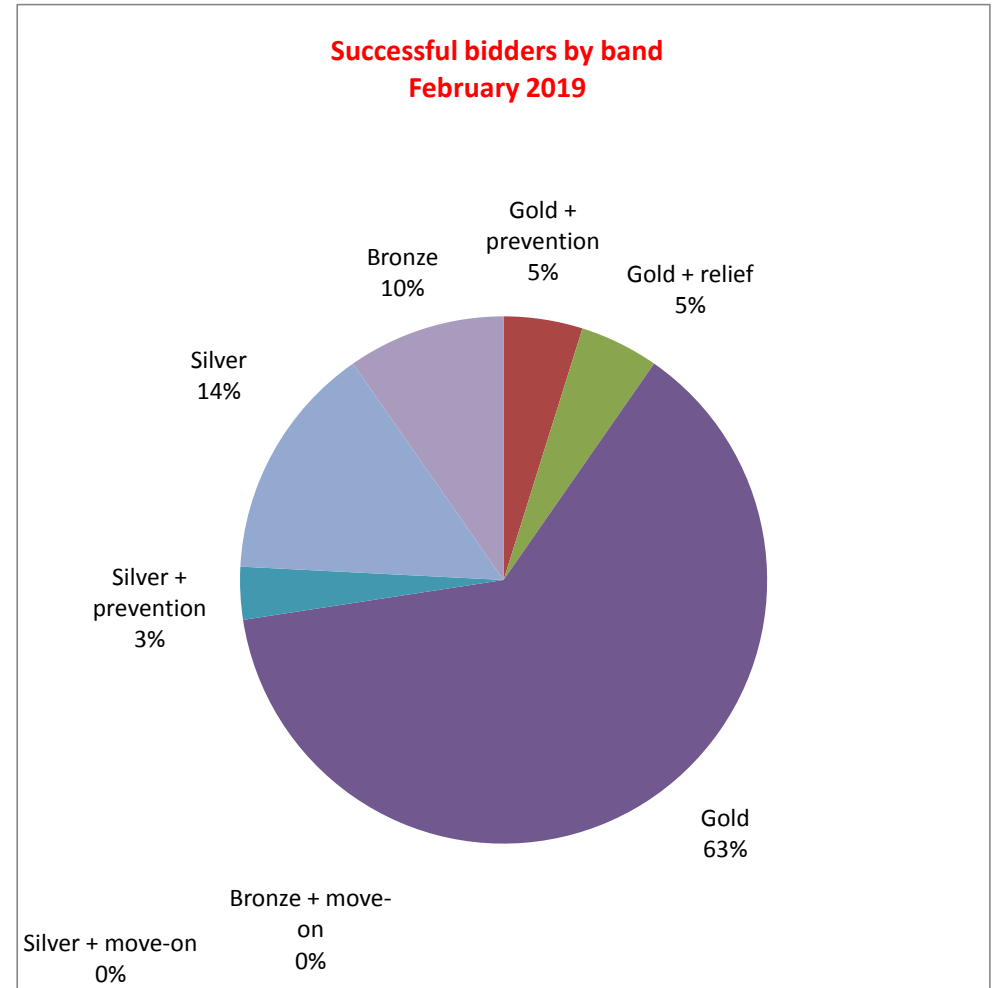

Feedback on bids on properties advertised during February 2019

Total properties advertised	67
Disabled-adapted properties advertised	0
Age-restricted properties advertised	11
Average properties advertised per week	16.75
Total bids received	2100
Average bids per week	525.0
Average bids per property	31.3
Re-advertised	0
Withdrawn	0
Awaiting	5
N/A	0
Successful bidders	
Gold + priority	0
Gold + prevention	3
Gold + relief	3
Gold	39
Silver + prevention	2
Silver + move-on	0
Silver	9
Bronze + prevention	0
Bronze + move-on	0
Bronze	6

Successful bidders by band
February 2019