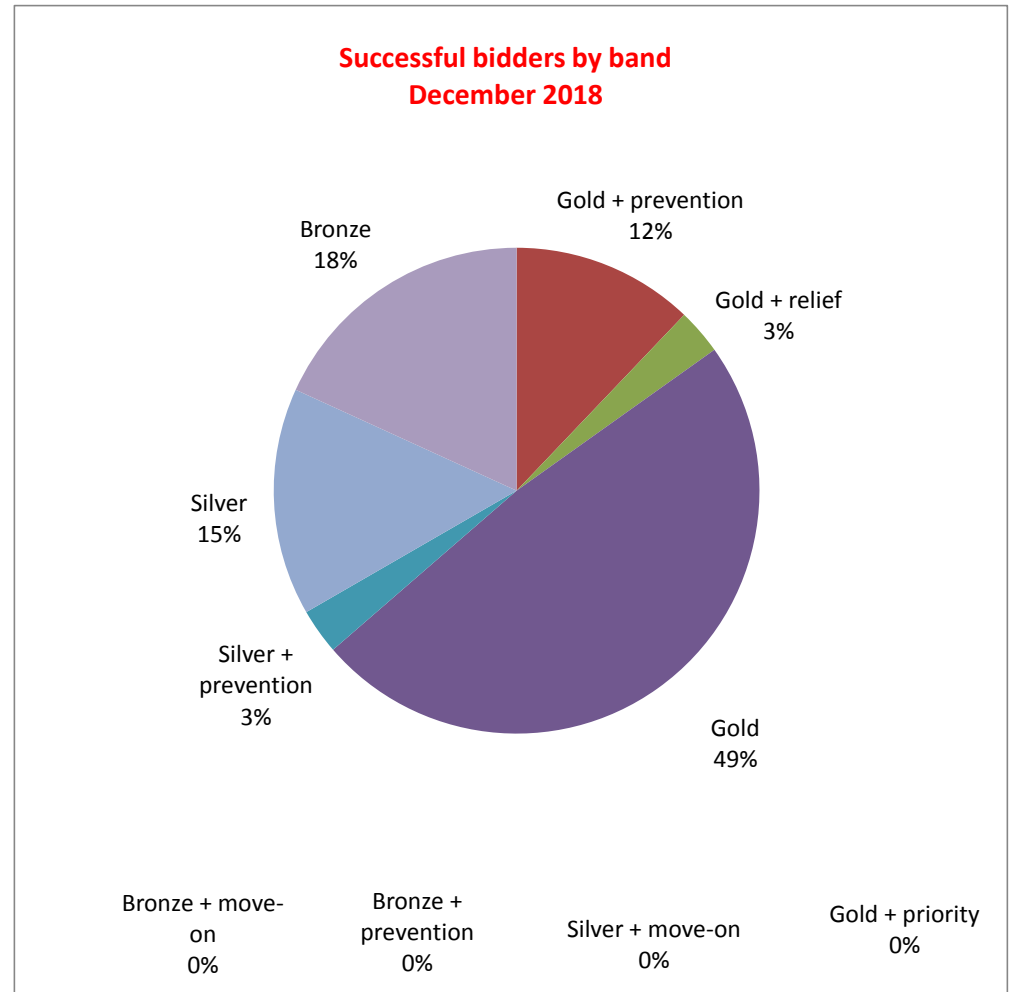

## Feedback on bids on properties advertised during December 2018

Total properties advertised	38
Disabled-adapted properties advertised	1
Age-restricted properties advertised	12
Average properties advertised per week	12.66667

Total bids received	845
Average bids per week	211.3
Average bids per property	22.2

Re-advertised	2
Withdrawn	1
Awaiting	2
N/A	0

Successful bidders		
Gold + priority	0	
Gold + prevention	4	
Gold + relief	1	
Gold	16	
Silver + prevention	1	
Silver + move-on	0	
Silver	5	
Bronze + prevention	0	
Bronze + move-on	0	
Bronze	6	