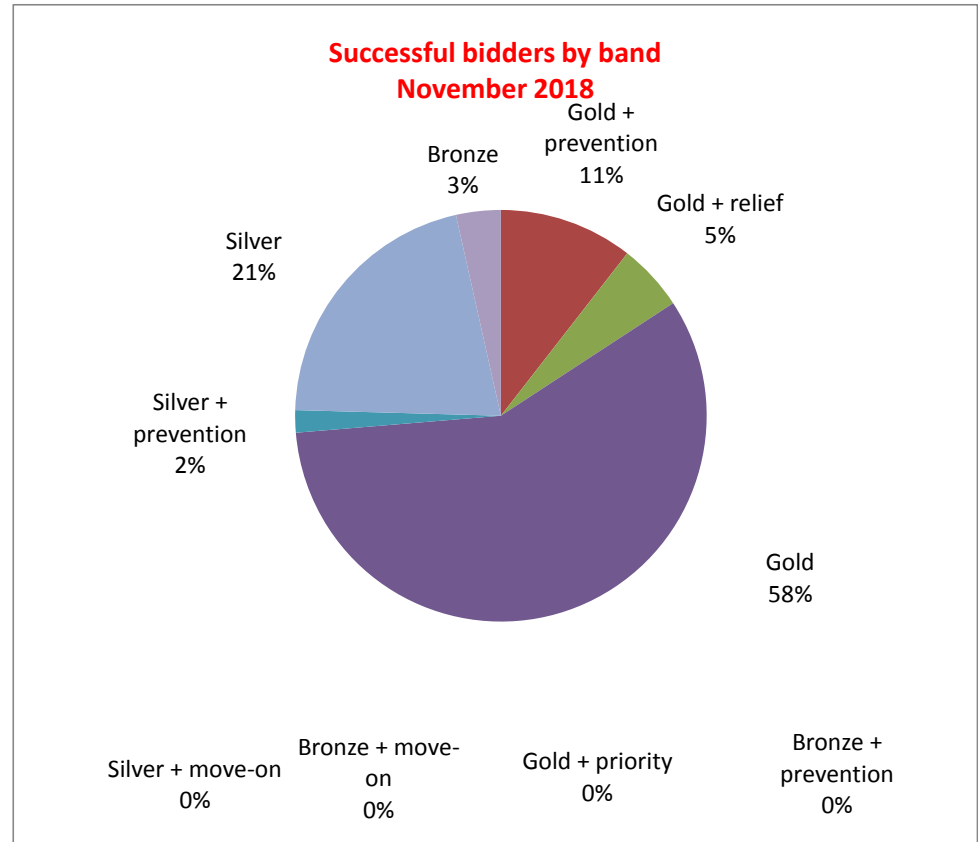

ChoiceHomes@Pembrokeshire
 Cartrefi Dewisedig@Sir Benfro

Feedback on bids on properties advertised during November 2018

Total properties advertised	66
Disabled-adapted properties advertised	2
Age-restricted properties advertised	11
Average properties advertised per week	16.5
Total bids received	1795
Average bids per week	448.8
Average bids per property	27.2
Re-advertised	3
Withdrawn	0
Awaiting	6
N/A	0
Successful bidders	
Gold + priority	0
Gold + prevention	6
Gold + relief	3
Gold	33
Silver + prevention	1
Silver + move-on	0
Silver	12
Bronze + prevention	0
Bronze + move-on	0
Bronze	2