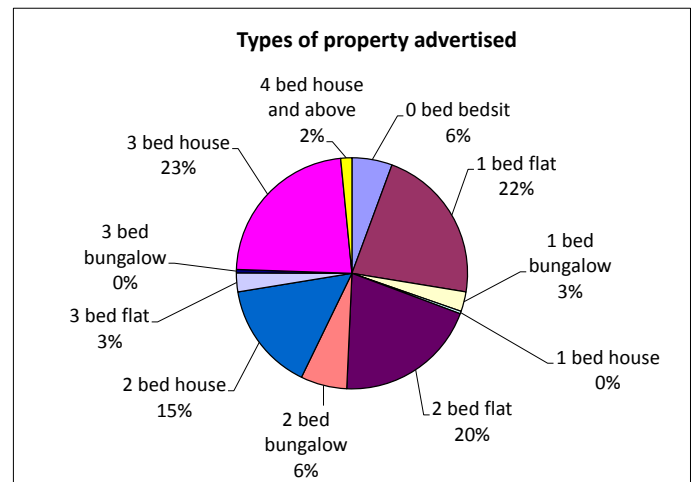

Feedback on bids on properties advertised to date: November 2018

Information correct as of 14/12/2018

Total properties advertised	834
Disabled-adapted properties advertised	20
Age-restricted properties advertised	143
Average properties advertised per week	17.38

Total bids received	21282
Average bids per week	443.4
Average bids per property	25.5

Successful bidders by band

Band	Quantity
Gold + priority	0
Gold + prevention	32
Gold + relief	35
Gold + move-on	0
Gold	378
Silver + prevention	32
Silver + move-on	4
Silver	169
Bronze + prevention	0
Bronze + move-on	3
Bronze	74
Total*	727

* Note: the total number of offers made is less than the total number of homes advertised. Some homes (e.g. those for older people or for people with disabilities) did not attract any suitable bidders and were subsequently readvertised.

Types of property advertised

Type	Quantity
0 bed bedsit	47
1 bed flat	183
1 bed bungalow	23
1 bed house	3
2 bed flat	167
2 bed bungalow	54
2 bed house	127
3 bed flat	22
3 bed bungalow	4
3 bed house	191
4 bed house and above	13
Total	834