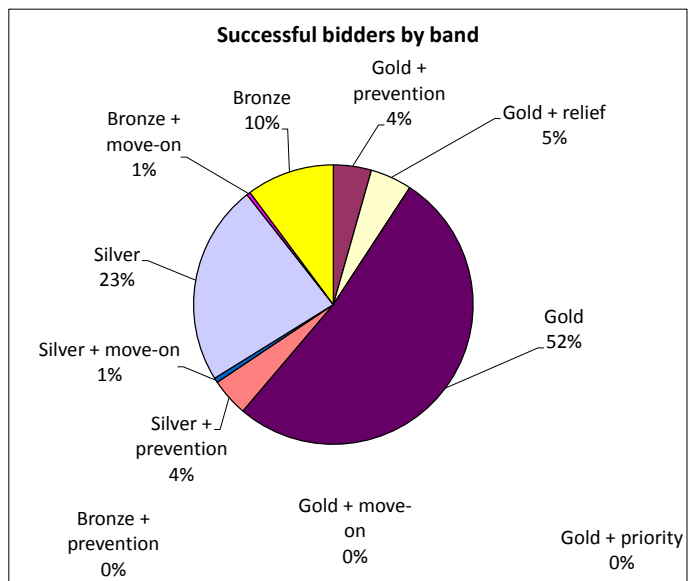

Feedback on bids on properties advertised to date: November 2018

Information correct as of 14/12/2018

Total properties advertised	834
Disabled-adapted properties advertised	20
Age-restricted properties advertised	143
Average properties advertised per week	17.38

Total bids received	21282
Average bids per week	443.4
Average bids per property	25.5

Successful bidders by band

Band	Quantity
Gold + priority	0
Gold + prevention	32
Gold + relief	35
Gold + move-on	0
Gold	378
Silver + prevention	32
Silver + move-on	4
Silver	169
Bronze + prevention	0
Bronze + move-on	3
Bronze	74
Total*	727

Location of advertised properties

Location	Quantity
Haverfordwest*	127
Milford Haven**	223
Pembroke***	96
Pembroke Dock ****	101
Fishguard	32
Tenby	30
Other	225
Total	834

* including Merlins Bridge
** including Hakin
*** including Monkton
**** including Pennar