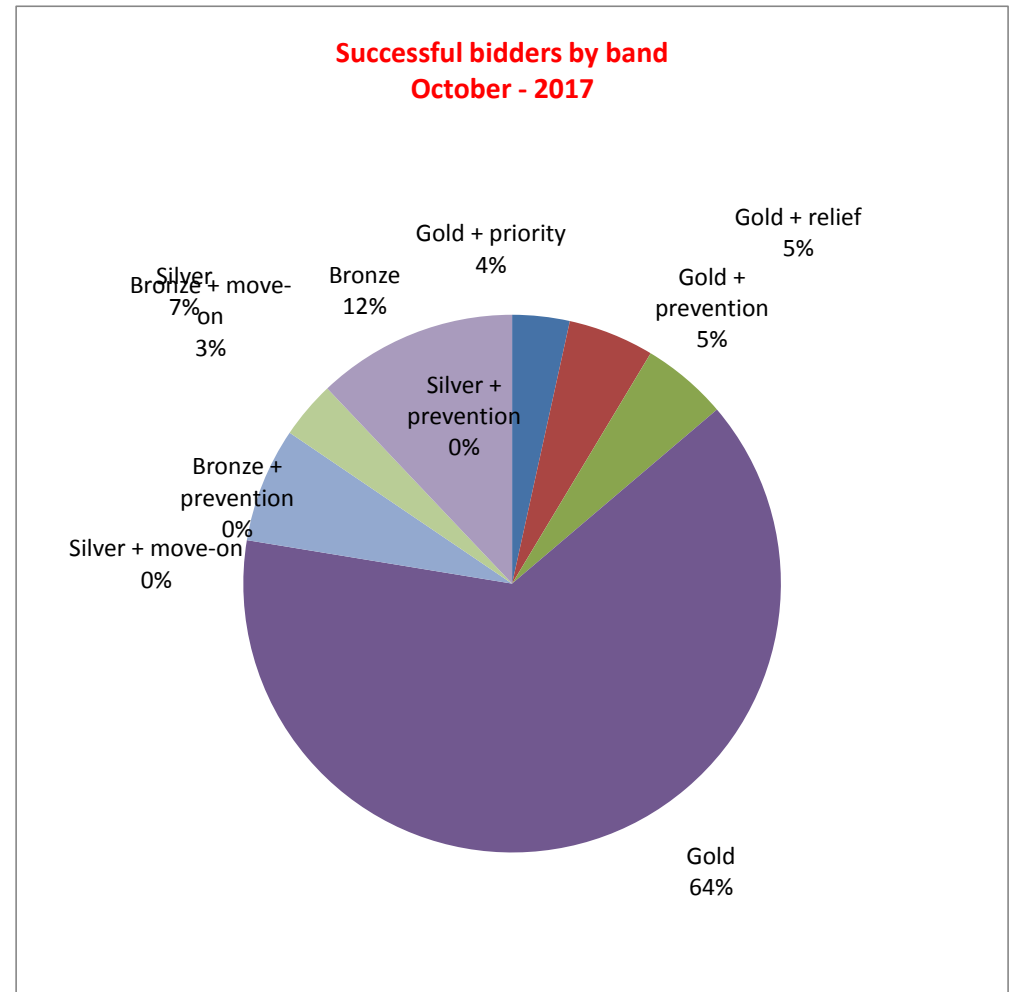

Choice Homes @ Pembrokeshire

Feedback on bids on properties advertised during October 2017

Total properties advertised	68
Disabled-adapted properties advertised	8
Age-restricted properties advertised	9
Average properties advertised per week	

Total bids received	1656
Average bids per week	414.0
Average bids per property	24.4

Re-advertised	6
Withdrawn	3
Awaiting	1
N/A	0

Successful bidders		
Gold + priority	2	
Gold + prevention	3	
Gold + relief	3	
Gold	37	
Silver + prevention	0	
Silver + move-on	0	
Silver	4	
Bronze + prevention	0	
Bronze + move-on	2	
Bronze	7	