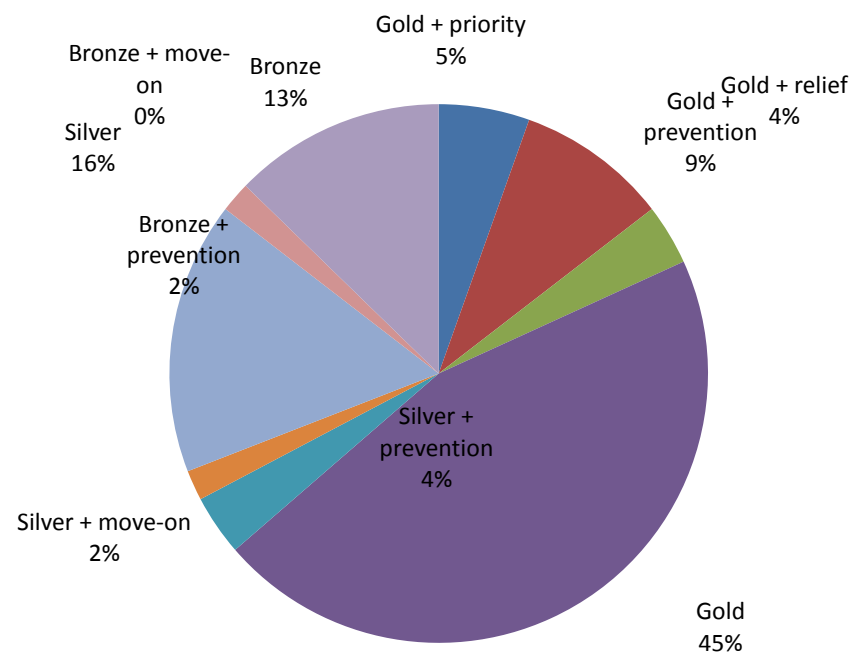

Feedback on bids on properties advertised during September 2017

Total properties advertised	61
Disabled-adapted properties advertised	3
Age-restricted properties advertised	8
Average properties advertised per week	12.2

Total bids received	2283
Average bids per week	456.6
Average bids per property	37.4

Re-advertised	2
Withdrawn	3
Awaiting	1
N/A	0

Successful bidders		
	Gold + priority	3
	Gold + prevention	5
	Gold + relief	2
	Gold	25
	Silver + prevention	2
	Silver + move-on	1
	Silver	9
	Bronze + prevention	1
	Bronze + move-on	0

Successful bidders by band
September - 2017