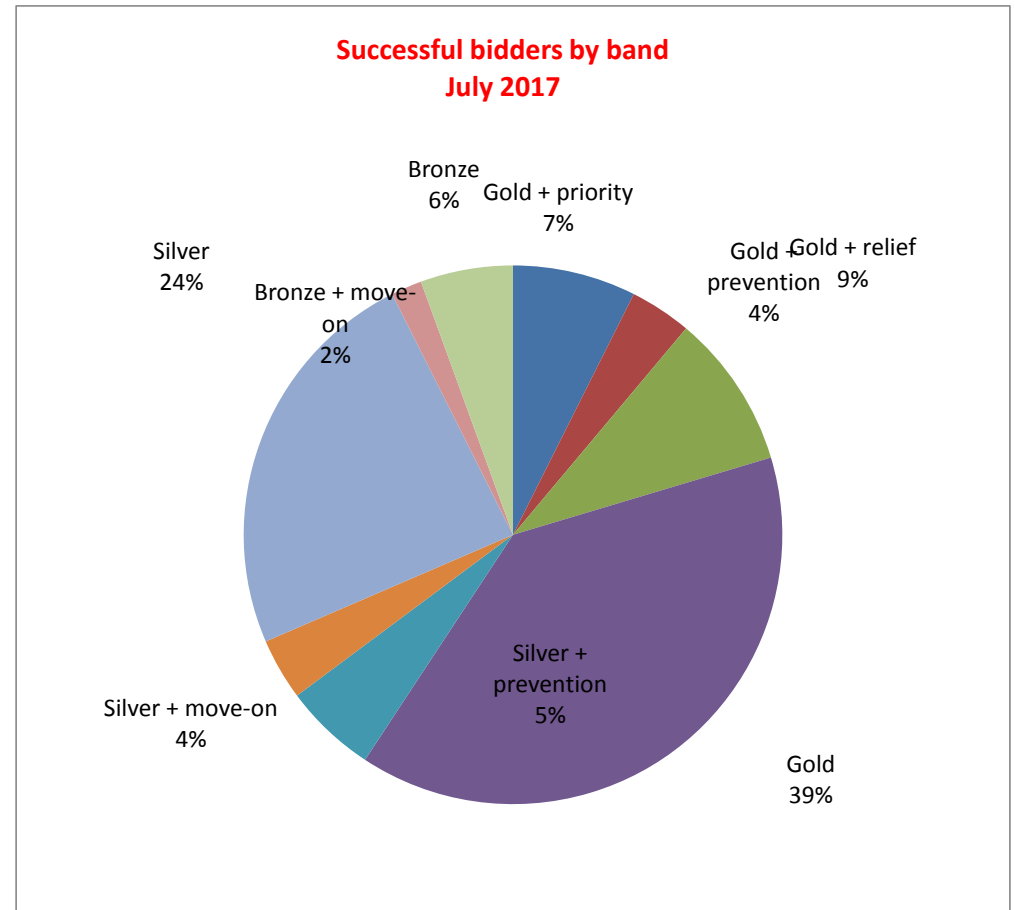

Choice Homes @ Pembrokeshire

Feedback on bids on properties advertised during July 2017

Total properties advertised	60
Disabled-adapted properties advertised	4
Age-restricted properties advertised	15
Average properties advertised per week	15

Total bids received	1934
Average bids per week	483.5
Average bids per property	32.2

Re-advertised	5
Withdrawn	1

Successful bidders		
	Gold + priority	4
	Gold + prevention	2
	Gold + relief	5
	Gold	21
	Silver + prevention	3
	Silver + move-on	2
	Silver	13
	Bronze + move-on	1
	Bronze	3