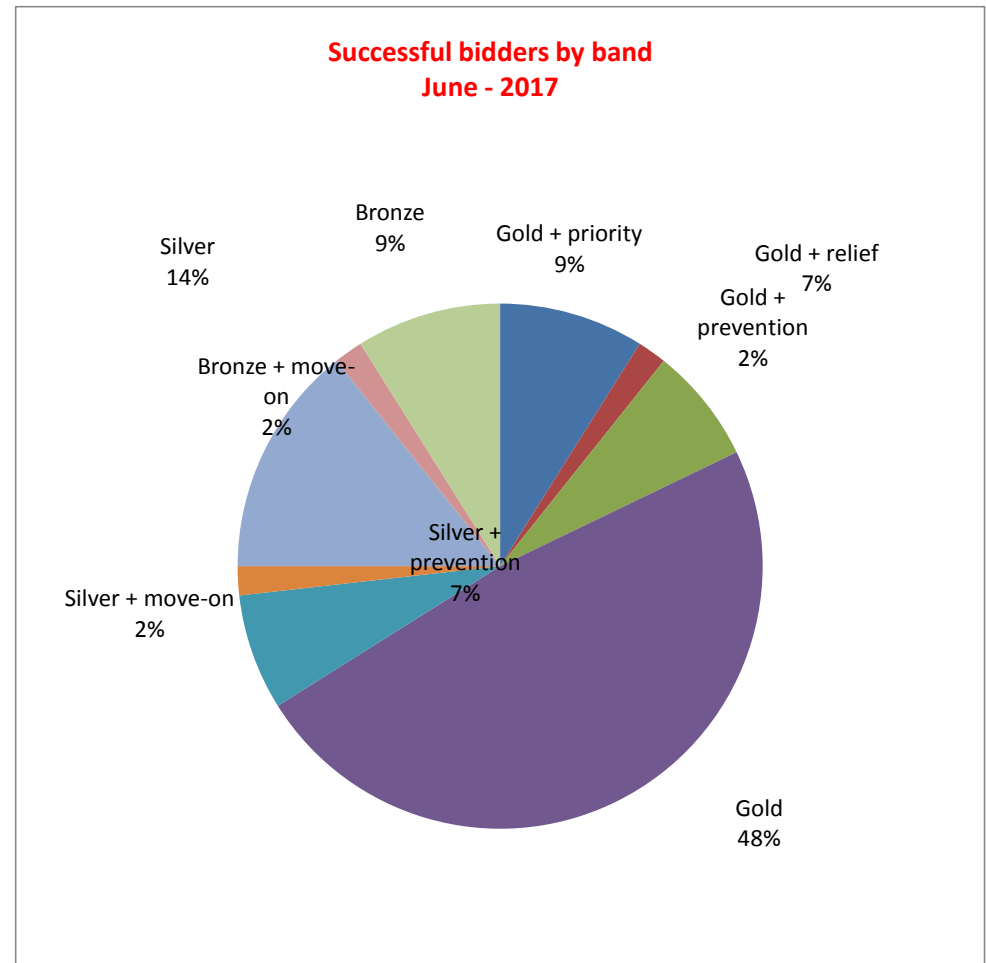

Choice Homes @ Pembrokeshire

Feedback on bids on properties advertised during June 2017

Total properties advertised	64
Disabled-adapted properties advertised	3
Age-restricted properties advertised	15
Average properties advertised per week	12.8

Total bids received	1884
Average bids per week	376.8
Average bids per property	29.4

Re-advertised	5
Withdrawn	1
Awaiting	0
N/A	0

Successful bidders		
	Gold + priority	5
	Gold + prevention	1
	Gold + relief	4
	Gold	27
	Silver + prevention	4
	Silver + move-on	1
	Silver	8
	Bronze + move-on	1
	Bronze	5