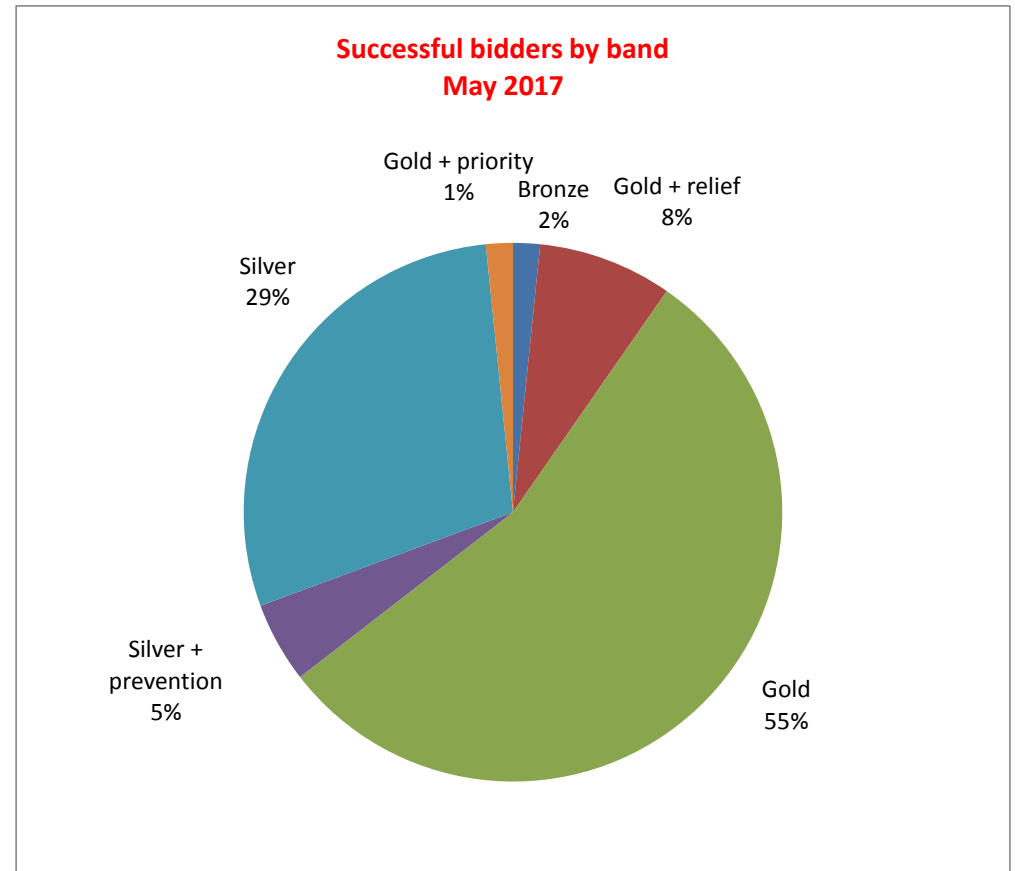

Feedback on bids on properties advertised during May 2017

Total properties advertised	72
Disabled-adapted properties advertised	2
Age-restricted properties advertised	16
Average properties advertised per week	18

Total bids received	1912
Average bids per week	472.8
Average bids per property	26.3

Re-advertised	8
Withdrawn	2
Awaiting	0
N/A	0

Successful bidders		
Gold + priority	1	
Gold + relief	5	
Gold	34	
Silver + prevention	3	
Silver	18	
Bronze	1	

Successful bidders by band
May 2017