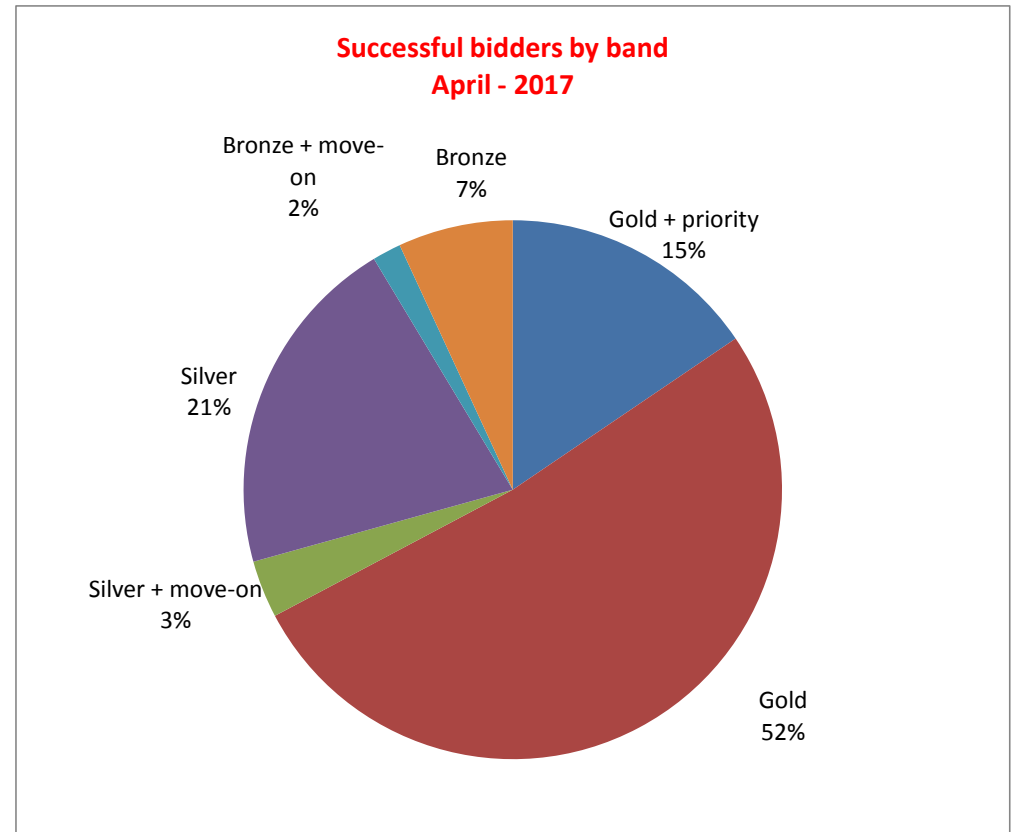

Choice Homes @ Pembrokeshire

ChoiceHomes@Pembrokeshire
 Cartrefi Dewisedig@Sir Benfro

Feedback on bids on properties advertised during April 2017

Total properties advertised		65
Disabled-adapted properties advertised		1
Age-restricted properties advertised		9
Average properties advertised per week		13
Total bids received		1839
Average bids per week		367.8
Average bids per property		28.3
Re-advertised		3
Awaiting		0
Withdrawn		2
Successful bidders		
	Gold + priority	9
	Gold	30
	Silver + move-on	2
	Silver	12
	Bronze + move-on	1
	Bronze	4