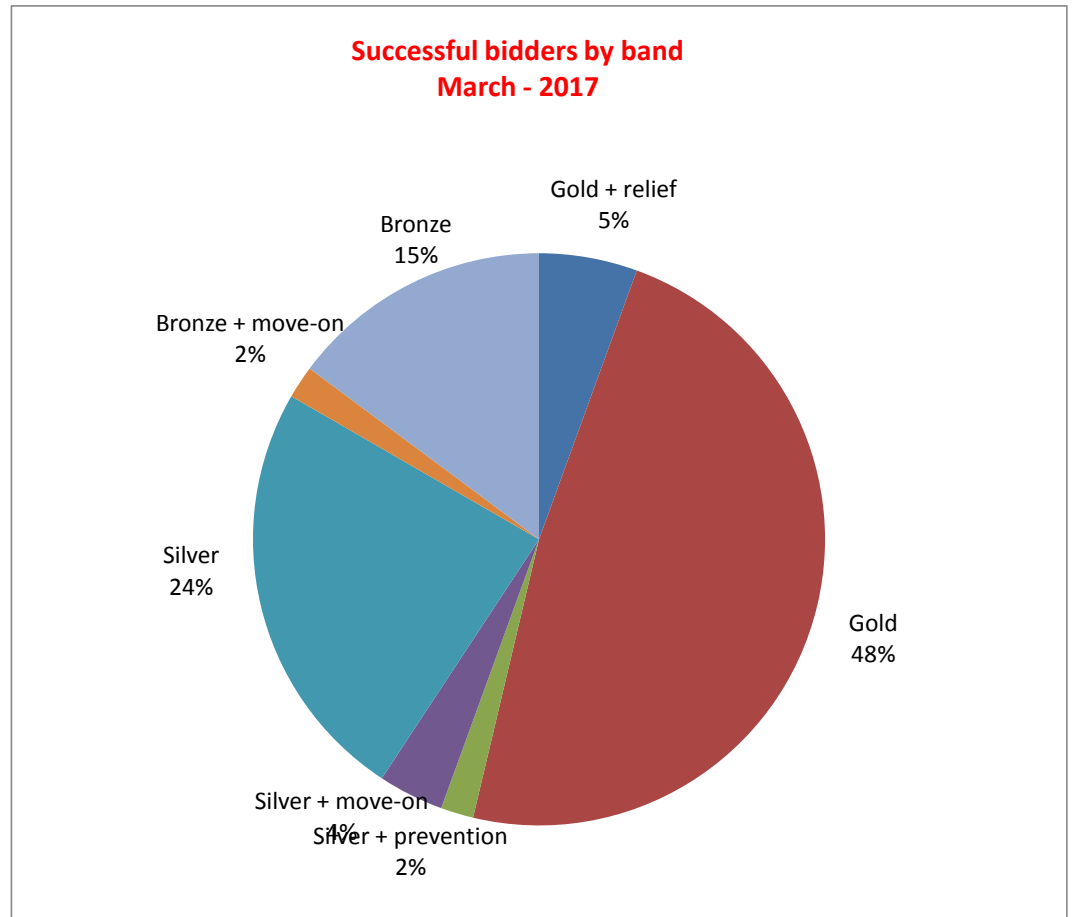

Choice Homes @ Pembrokeshire

ChoiceHomes@Pembrokeshire
 Cartrefi Dewisedig@Sir Benfro

Feedback on bids on properties advertised during March 2017

Total properties advertised	57
Disabled-adapted properties advertised	1
Age-restricted properties advertised	5
Average properties advertised per week	14.25
Total bids received	1729
Average bids per week	432.3
Average bids per property	30.3
Re-advertised	2
Awaiting	0
Withdrawn	1
Successful bidders	
Gold + relief	3
Gold	26
Silver + prevention	1
Silver + move-on	2
Silver	13
Bronze + move-on	1
Bronze	8