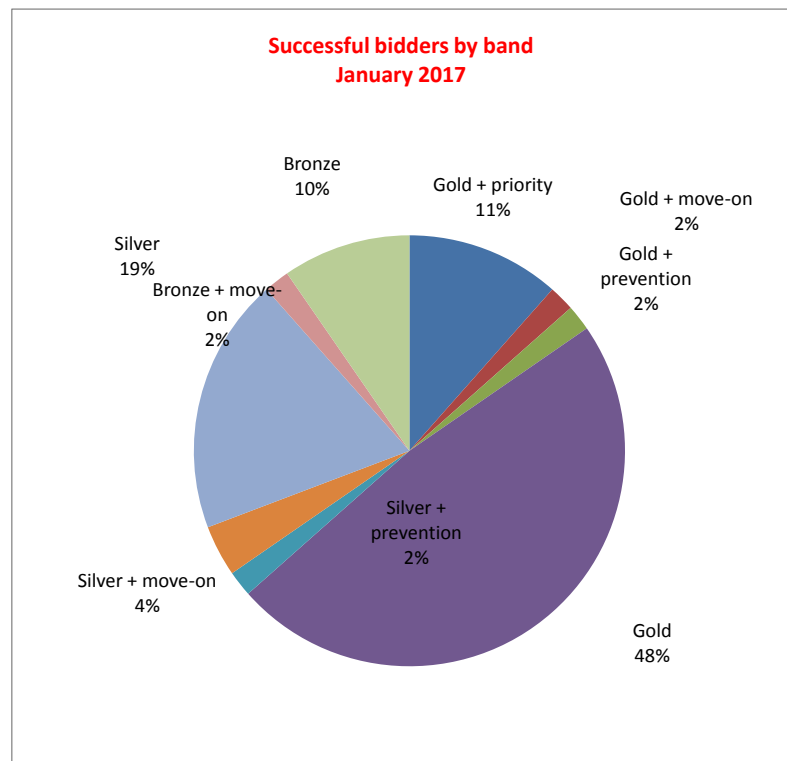

ChoiceHomes@Pembrokeshire
Cartrefi Dewisedig@Sir Benfro

Choice Homes @ Pembrokeshire

ChoiceHomes@Pembrokeshire
Cartrefi Dewisedig@Sir Benfro

Feedback on bids on properties advertised during January 2017

Total properties advertised	56
Disabled-adapted properties advertised	1
Age-restricted properties advertised	8
Average properties advertised per week	14

Total bids received	1545
Average bids per week	386.3
Average bids per property	27.6

Properties Re-advertised	4
Properties Withdrawn	0
Properties Awaiting	0

Successful bidders		
Gold + priority	6	
Gold + prevention	1	
Gold + move-on	1	
Gold	25	
Silver + prevention	1	
Silver + move-on	2	
Silver	10	
Bronze + move-on	1	
Bronze	5	