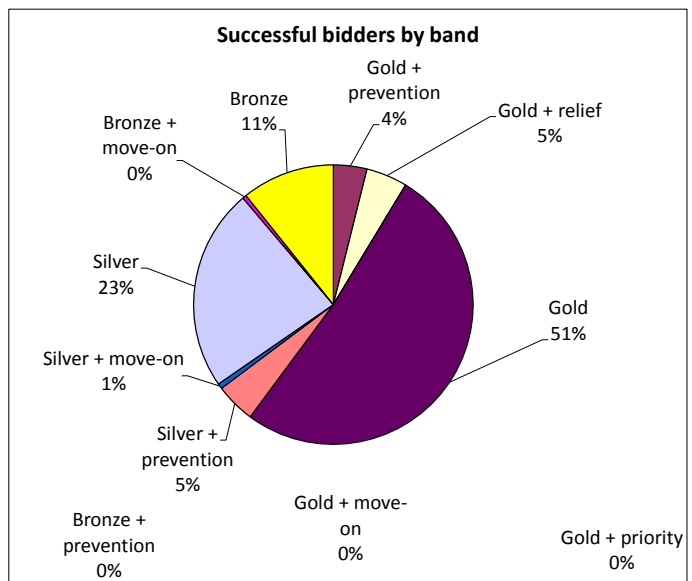

Feedback on bids on properties advertised to date: October 2018

Information correct as of 13/11/2018

Total properties advertised	768
Disabled-adapted properties advertised	18
Age-restricted properties advertised	132
Average properties advertised per week	17.45

Total bids received	19487
Average bids per week	442.9
Average bids per property	25.4

Successful bidders by band

Band	Quantity
Gold + priority	0
Gold + prevention	26
Gold + relief	32
Gold + move-on	0
Gold	345
Silver + prevention	31
Silver + move-on	4
Silver	157
Bronze + prevention	0
Bronze + move-on	3
Bronze	72
Total*	670

* Note: the total number of offers made is less than the total number of homes advertised. Some homes (e.g. those for older people or for people with disabilities) did not attract any suitable bidders and were subsequently readvertised.

Location of advertised properties

Location	Quantity
Haverfordwest*	113
Milford Haven**	211
Pembroke***	86
Pembroke Dock ****	92
Fishguard	30
Tenby	28
Other	208
Total	768

* including Merlins Bridge
 ** including Hakin
 *** including Monkton
 **** including Pennar