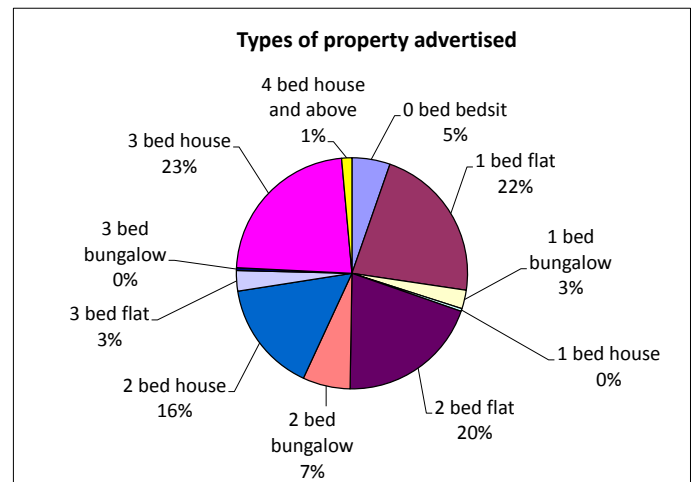

Feedback on bids on properties advertised to date: October 2018

Information correct as of 13/11/2018

Total properties advertised	768
Disabled-adapted properties advertised	18
Age-restricted properties advertised	132
Average properties advertised per week	17.45

Total bids received	19487
Average bids per week	442.9
Average bids per property	25.4

Successful bidders by band

Band	Quantity
Gold + priority	0
Gold + prevention	26
Gold + relief	32
Gold + move-on	0
Gold	345
Silver + prevention	31
Silver + move-on	4
Silver	157
Bronze + prevention	0
Bronze + move-on	3
Bronze	72
Total*	670

* Note: the total number of offers made is less than the total number of homes advertised. Some homes (e.g. those for older people or for people with disabilities) did not attract any suitable bidders and were subsequently readvertised.

Types of property advertised

Type	Quantity
0 bed bedsit	41
1 bed flat	169
1 bed bungalow	20
1 bed house	3
2 bed flat	153
2 bed bungalow	51
2 bed house	120
3 bed flat	22
3 bed bungalow	3
3 bed house	175
4 bed house and above	11
Total	768