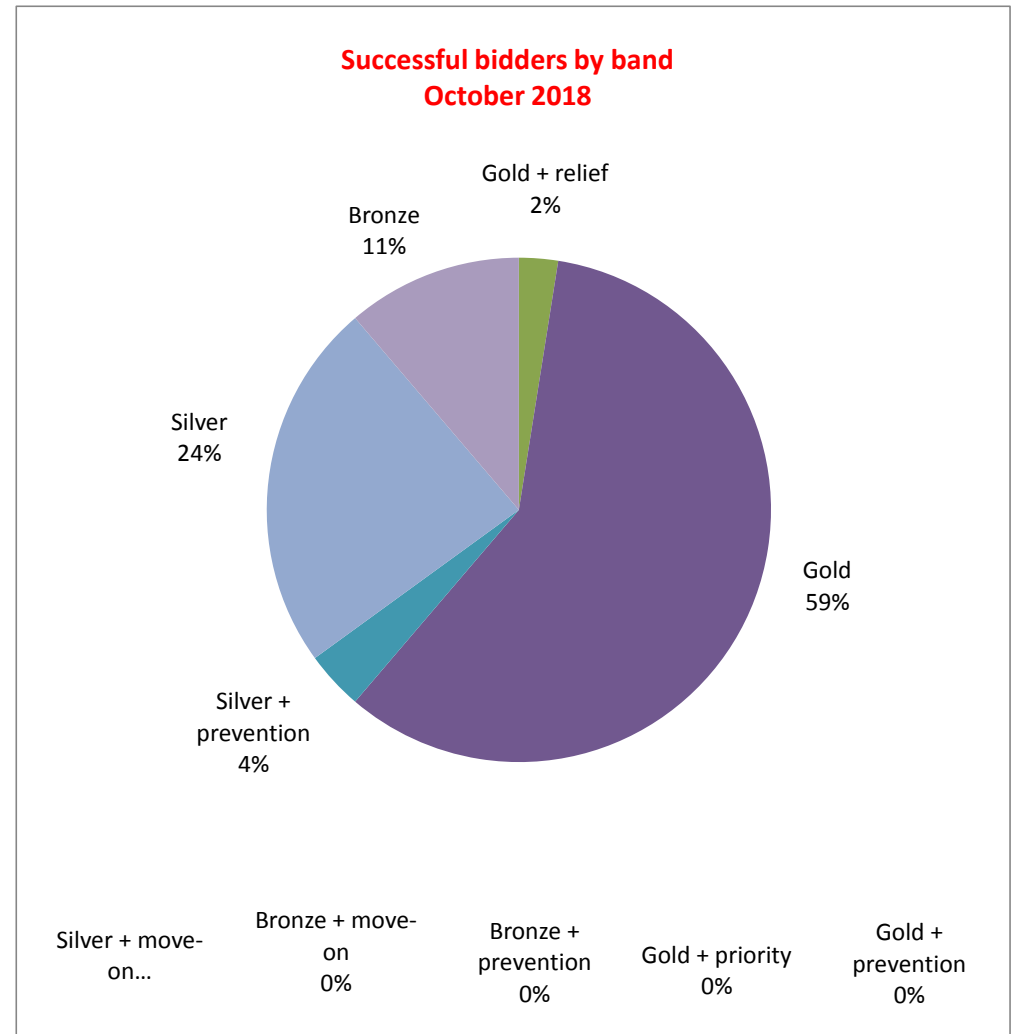

Choice Homes @ Pembroke

Feedback on bids on properties advertised during October 2018

Total properties advertised	90
Disabled-adapted properties advertised	2
Age-restricted properties advertised	17
Average properties advertised per week	18

Total bids received	2852
Average bids per week	570.4
Average bids per property	31.7

Re-advertised	6
Withdrawn	0
Awaiting	4
N/A	0

Successful bidders		
Gold + priority	0	
Gold + prevention	0	
Gold + relief	2	
Gold	47	
Silver + prevention	3	
Silver + move-on	0	
Silver	19	
Bronze + prevention	0	
Bronze + move-on	0	
Bronze	9	