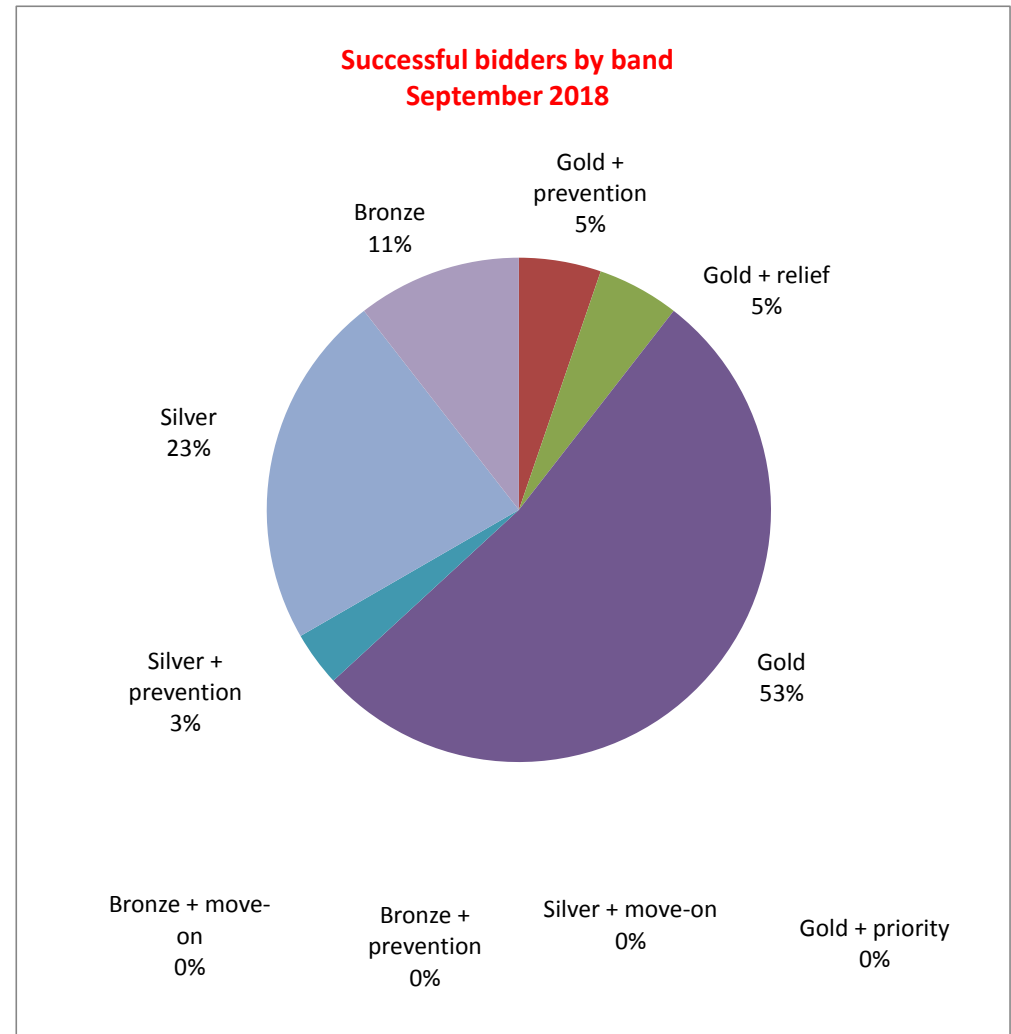

Feedback on bids on properties advertised during September 2018

Total properties advertised	65
Disabled-adapted properties advertised	0
Age-restricted properties advertised	7
Average properties advertised per week	16.25

Total bids received	1777
Average bids per week	444.3
Average bids per property	27.3

Re-advertised	3
Withdrawn	2
Awaiting	3
N/A	0

Successful bidders		
Gold + priority	0	
Gold + prevention	3	
Gold + relief	3	
Gold	30	
Silver + prevention	2	
Silver + move-on	0	
Silver	13	
Bronze + prevention	0	
Bronze + move-on	0	
Bronze	6