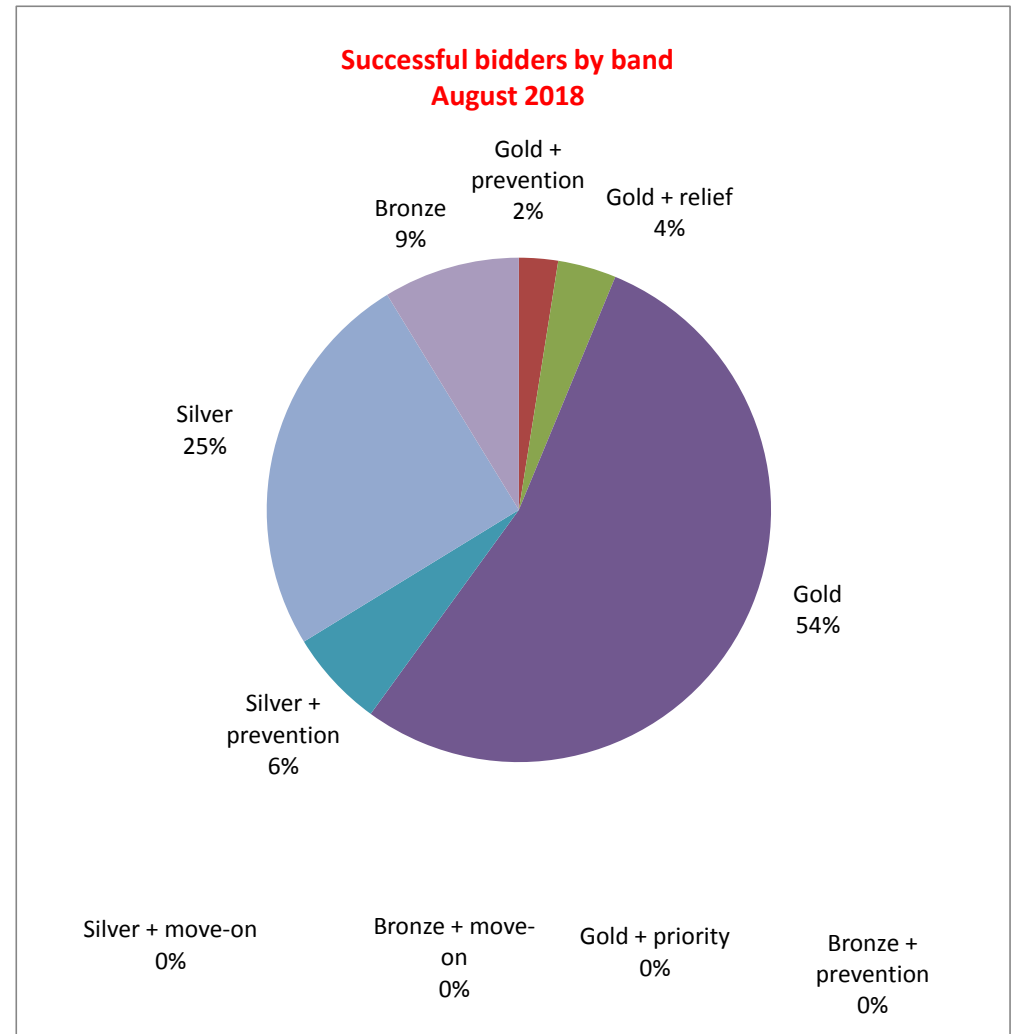

Choice Homes @ Pembroke

Feedback on bids on properties advertised during August 2018

Total properties advertised	86
Disabled-adapted properties advertised	2
Age-restricted properties advertised	7
Average properties advertised per week	17.2

Total bids received	2460
Average bids per week	492.0
Average bids per property	28.6

Re-advertised	2
Withdrawn	1
Awaiting	3
N/A	0

Successful bidders		
Gold + priority	0	
Gold + prevention	2	
Gold + relief	3	
Gold	43	
Silver + prevention	5	
Silver + move-on	0	
Silver	20	
Bronze + prevention	0	
Bronze + move-on	0	
Bronze	7	