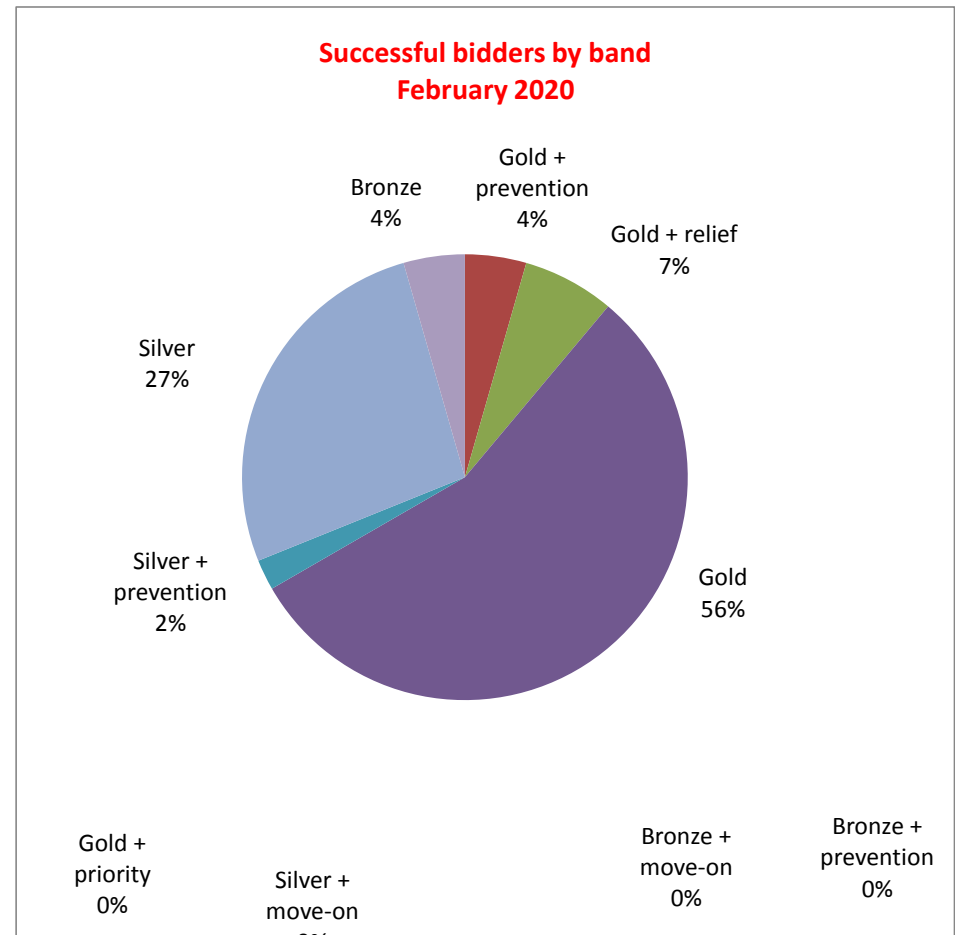

Feedback on bids on properties advertised during February 2020

Total properties advertised	65
Disabled-adapted properties advertised	4
Age-restricted properties advertised	25
Average properties advertised per week	16.25

Total bids received	1771
Average bids per week	442.8
Average bids per property	27.2

Re-advertised	16
Withdrawn	1
Awaiting	3
N/A	0

Successful bidders		
Gold + priority	0	
Gold + prevention	2	
Gold + relief	3	
Gold	25	
Silver + prevention	1	
Silver + move-on	0	
Silver	12	
Bronze + prevention	0	
Bronze + move-on	0