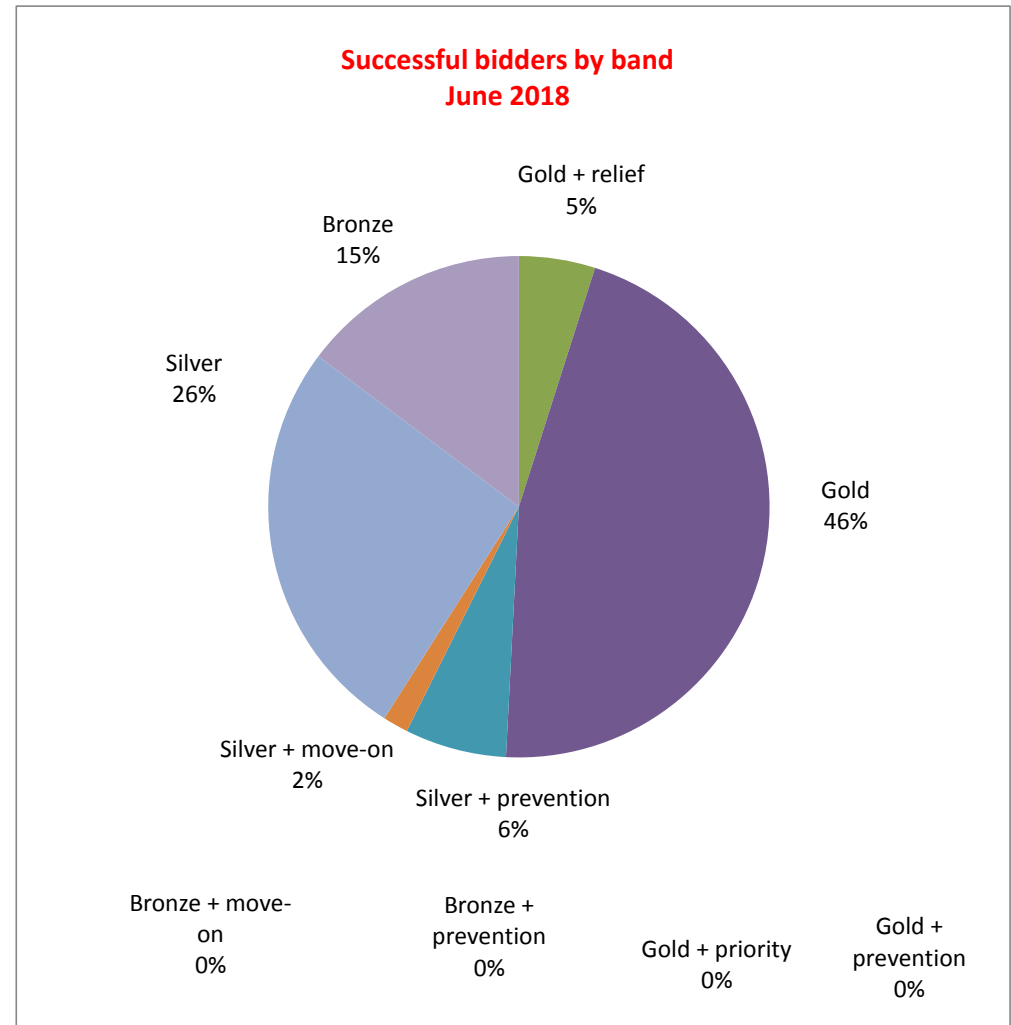

Choice Homes @ Pembrokeshire

Feedback on bids on properties advertised during June 2018

Total properties advertised	79
Disabled-adapted properties advertised	4
Age-restricted properties advertised	17
Average properties advertised per week	19.75

Total bids received	1429
Average bids per week	357.3
Average bids per property	18.1

Re-advertised	5
Withdrawn	2
Awaiting	11
N/A	0

Successful bidders		
Gold + priority	0	
Gold + prevention	0	
Gold + relief	3	
Gold	28	
Silver + prevention	4	
Silver + move-on	1	
Silver	16	
Bronze + prevention	0	
Bronze + move-on	0	
Bronze	9	